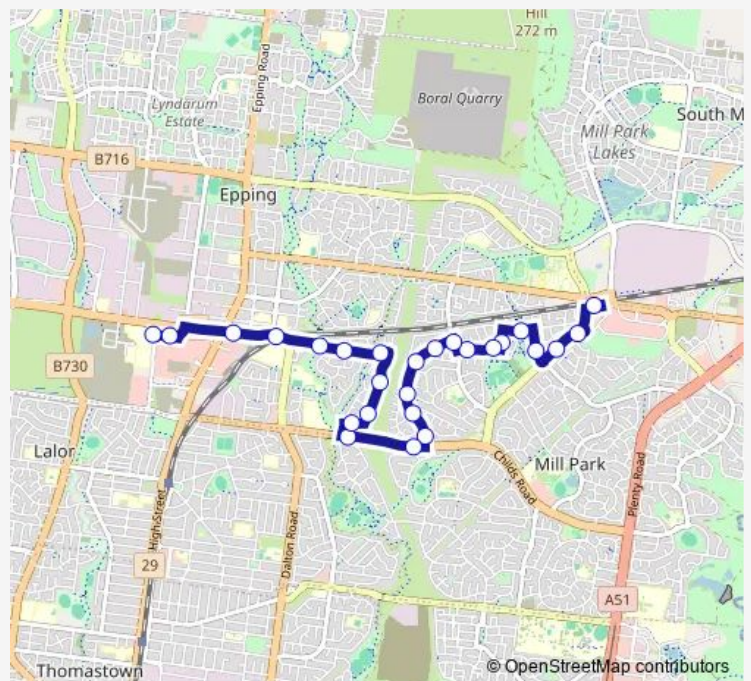

Bowman Dr/Woolnough Dr (Mill Park)

Bowman Dr/Childs Rd (Mill Park)

Prince Of Wales Ave/Childs Rd (Mill Park)

Childs Rd/Prince Of Wales Ave (Mill Park)

Golf Links Dr/Prince Of Wales Ave (Mill Park)

Eynon Ct/Prince Of Wales Ave (Mill Park)

Heritage Dr/Prince Of Wales Ave (Mill Park)

Corbin Pl/Prince Of Wales Ave (Mill Park)

Prince Of Wales Ave/Pindari Ave (Mill Park)

Bronsdon Ct/Romano Ave (Mill Park)

Romano Ave/Manning Clark Rd (Mill Park)

Roe Way/Manning Clark Rd (Mill Park)

Border Dr/Manning Clark Rd (Mill Park)

Route schedule

Northern Hospital/Cooper St (Epping) — South Morang Station/Civic Dr (South Morang)

Monday	05:44-21:18
Tuesday	05:44-21:18
Wednesday	05:44-21:18
Thursday	05:44-21:18
Friday	05:44-21:18
Saturday	07:00-21:00
Sunday	08:20-21:00

Route info

Direction: Northern Hospital/Cooper St (Epping)

Stops: 25

Trip Duration: 0 hour 23 min

569 — Epping Plaza SC - South Morang Station

Farnham Cres/The Fred Hollows Way (Mill Park)

Pollock Dr/Morang Dr (Mill Park)