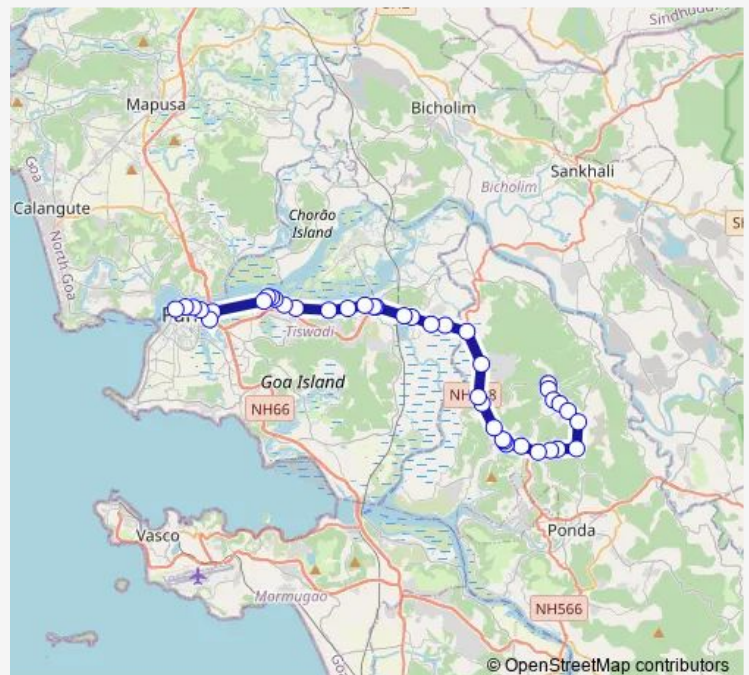

Bus PRV121 Panaji MKT - Vijaydurga via Mardol

[Go to website](#)

Direction

Keri, Vijaydurga — Panaji Market

40 stops

[Open route schedule](#)

Keri, Vijaydurga

Keri, Ponda

Malar

Arle

Karmane

Arla Keri

Apewal

Saraswati School

Priol

Gauthan Phc

Priol Laximi Temple

Mardol Masjid

Veling Cross

Mardol

Mangeshi Temple

Kundaim Industrial Estate

Kundaim

Boma

Banastari

Dhulaper

Syngenta

Route schedule

Keri, Vijaydurga — Panaji Market

Monday 08:20

Tuesday 08:20

Wednesday 08:20

Thursday 08:20

Friday 08:20

Saturday 08:20

Sunday 08:20

Route info

Direction: Keri, Vijaydurga

Stops: 40

Trip Duration: 1 hour 20 min

■ PRV121 — Panaji MKT - Vijaydurga via Mardol

BusMaps