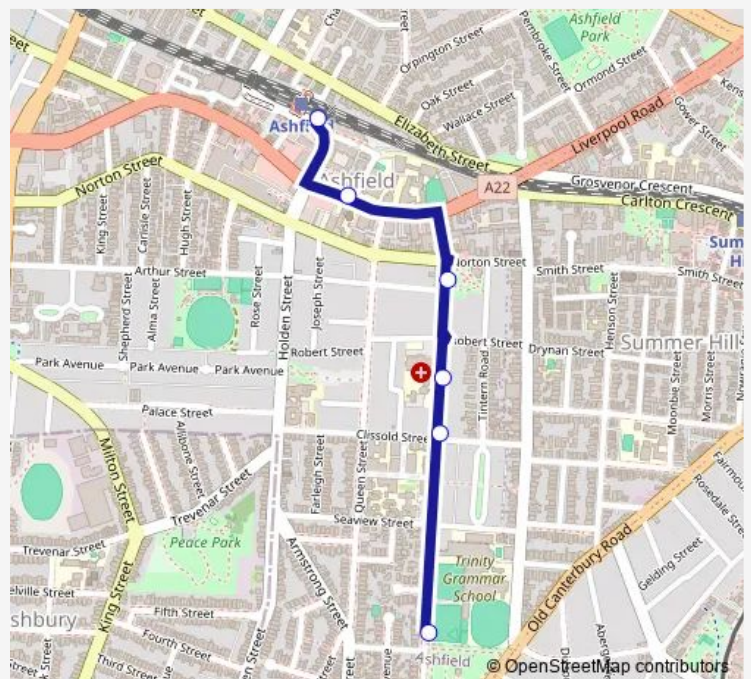

School Bus 560s Ashfield Station to Trinity Grammar Summer Hill

[Go to website](#)

Direction

Ashfield Station, Brown St, Stand A — Trinity Grammer School, Victoria St

6 stops

[Open route schedule](#)

Ashfield Station, Brown St, Stand A

Liverpool Rd At Murrell St

Allman Park, Victoria St

Victoria St Opp Sydney Private Hospital

Victoria St At Clissold St

Trinity Grammer School, Victoria St

Route schedule

Ashfield Station, Brown St, Stand A — Trinity Grammer School, Victoria St

Monday 08:18-08:24

Tuesday 08:18-08:24

Wednesday 08:18-08:24

Thursday 08:18-08:24

Friday 08:18-08:24

Saturday —

Sunday —

Route info

Direction: Ashfield Station, Brown St, Stand A

Stops: 6

Trip Duration: 0 hour 5 min

560s School Bus time schedules and route maps are available in an offline PDF at busmaps.com. Use the busmaps.com website to see live bus times, train schedule or subway schedule, and step-by-step directions for all public transit in Sydney