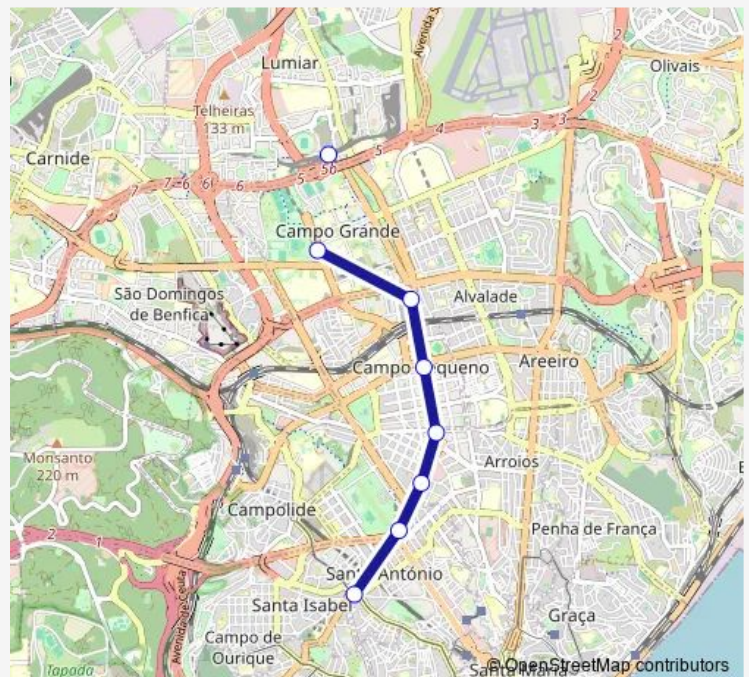

### Direction

Campo Grande — Rato

8 stops

[Open route schedule](#)

Campo Grande

Cidade Universitária

Entrecampos

Campo Pequeno

### Route schedule

Campo Grande — Rato

Monday 10:15

Tuesday 10:15

Wednesday 10:15

Thursday 10:15

Friday 10:15

Saturday —

### Route info

Direction: Campo Grande

Stops: 8

Trip Duration: 0 hour 13 min

Amarela - Rato

Metro time schedules and route maps are available in an offline PDF at [busmaps.com](https://busmaps.com). Use the [busmaps.com](https://busmaps.com) website to see live bus times, train schedule or subway schedule, and step-by-step directions for all public transit in Lisbon