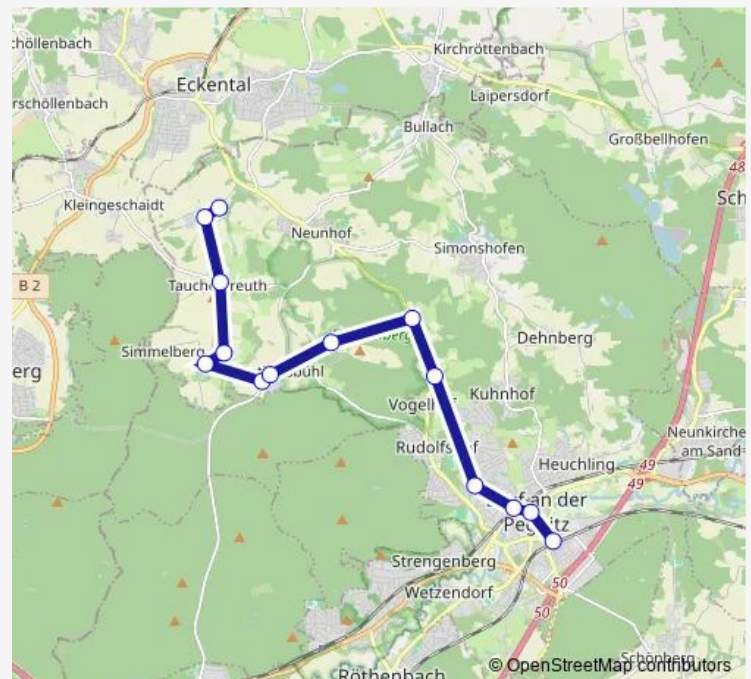

Friday 07:33-23:33

Saturday 07:33-23:33

Sunday 07:33-23:33

Route info

Direction: Lauf Lauf Bahnhof (li Peg)

Stops: 14

Trip Duration: 0 hour 20 min

Direction

Beerbach Kirche — Lauf Lauf Bahnhof (li Peg)

14 stops

[Open route schedule](#)

Beerbach Kirche

Beerbach Mitte

Tauchersreuth Tauchersreuth

Gaisreuth Gaisreuth

Oedenberg Oedenberg

Saturday 06:05-23:05

Sunday 08:05-22:05

Route info

Direction: Beerbach Kirche

Stops: 14

Trip Duration: 0 hour 25 min

345 Bus time schedules and route maps are available in an offline PDF at busmaps.com. Use the busmaps.com website to see live bus times, train schedule or subway schedule, and step-by-step directions for all public transit in Lauf an der Pegnitz