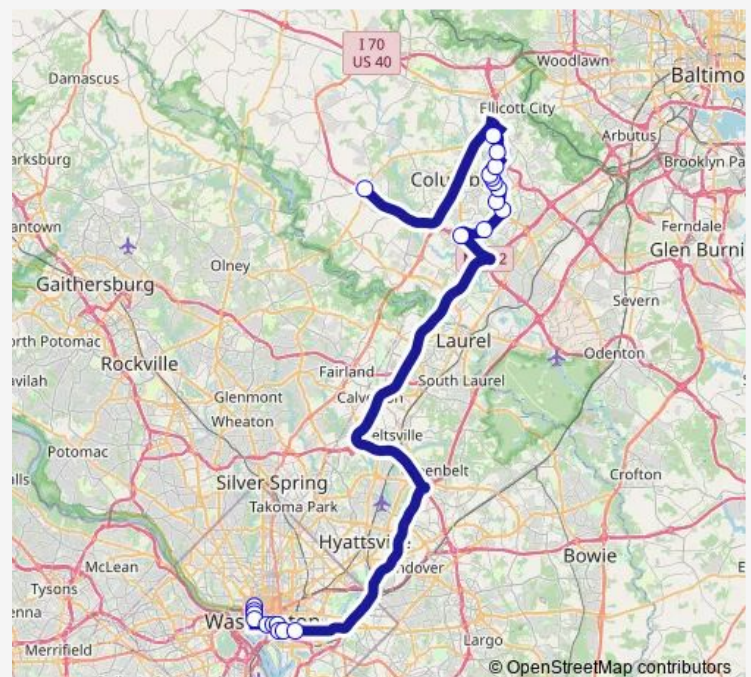

18th ST & E ST NW nb

18th ST & Pennsylvania AVE NW nb

18th ST & K ST NW nb

18th ST & M ST NW nb

Route schedule

Long Gate P&R — 18th ST & M ST NW nb

Monday 05:00-07:10

Tuesday 05:00-07:10

Wednesday 05:00-07:10

Thursday 05:00-07:10

Friday 05:00-07:10

Saturday —

Sunday —

Route info

Direction: Long Gate P&R

Stops: 20

Trip Duration: 1 hour 31 min

345 — Ellicott City & Columbia - Dc

Direction

19th ST & M ST NW sb — Clarksville Park & Ride

22 stops

[Open route schedule](#)

19th ST & M ST NW sb

19th ST & K ST NW fs sb

Tuesday 12:15-17:30

Wednesday 12:15-17:30

Thursday 12:15-17:30

Friday 12:15-17:30

Saturday —

Sunday —

Route info

Direction: 19th ST & M ST NW sb