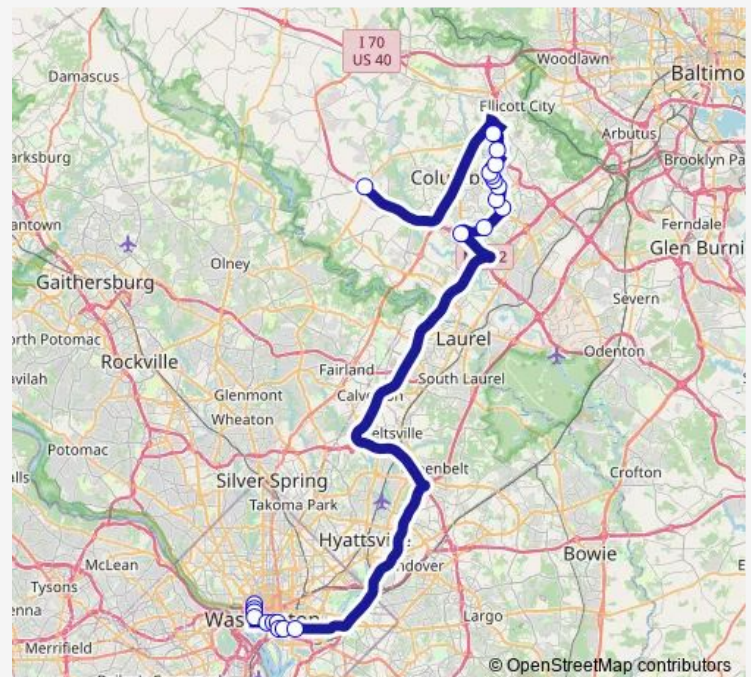

18th ST & E ST NW nb

18th ST & Pennsylvania AVE NW nb

18th ST & K ST NW nb

18th ST & M ST NW nb

Route schedule

Long Gate P&R — 18th ST & M ST NW nb

Monday 05:00-07:10

Tuesday 05:00-07:10

Wednesday 05:00-07:10

Thursday 05:00-07:10

Friday 05:00-07:10

Saturday —

Sunday —

Route info

Direction: Long Gate P&R

Stops: 20

Trip Duration: 1 hour 44 min

345 — Ellicott City & Columbia - Dc

Direction

19th ST & M ST NW sb — Clarksville Park & Ride

22 stops

[Open route schedule](#)

19th ST & M ST NW sb

19th ST & K ST NW fs sb

Tuesday 12:15-17:30

Wednesday 12:15-17:30

Thursday 12:15-17:30

Friday 12:15-17:30

Saturday —

Sunday —

Route info

Direction: 19th ST & M ST NW sb