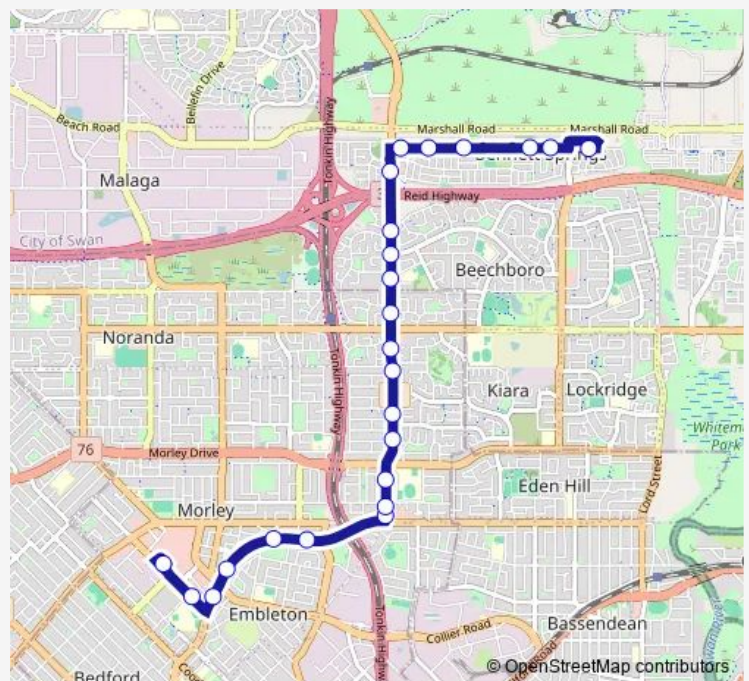

Thursday 07:10-23:27

Friday 07:10-23:27

Saturday 07:20-23:37

Sunday 09:33-20:47

Route info

Direction: Morley Bus Stn Stand 11

Stops: 24

Trip Duration: 0 hour 20 min

Bennett Springs Dr After Portland Mews

Bennett Springs Dr After Lockier Crsg

Bennett Springs Dr After Oriole Gdns

Direction

School Access Rd Kiara College — Bennett Springs Dr
After Oriole Gdns

14 stops

[Open route schedule](#)

School Access Rd Kiara College

Benara Rd After Bottlebrush Dr

Benara Rd - Beechboro Central Shopping Ctr

Beechboro Rd After Benara Rd

Beechboro Rd John Septimus Roe Beechboro Campus

Beechboro Rd Before Amazon Dr

Friday 15:05

Saturday —

Sunday —

Route info

Direction: School Access Rd Kiara College

Stops: 14

Trip Duration: 0 hour 14 min

Direction