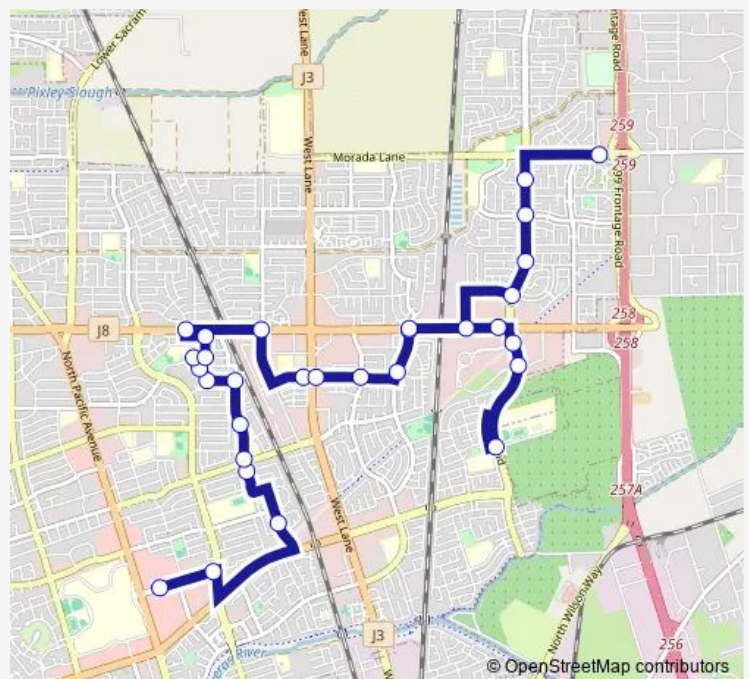

### Direction

Mall Transfer ARR (South) — Morada LN & Diamond BAR MB Eb

30 stops

[Open route schedule](#)

Mall Transfer ARR (South)

Yokuts AVE & EL Dorado ST NS/Eb

Holiday DR & Holiday CT FS Nb

Kermit & Longview AVE NS Nb

Hammer LN & LAN ARK DR FS Eb

TAM O Shanter DR & Hammer LN FS Sb

Hammertown @ Kaiser Eb

Hammertown & West Lane FS/Eb

Hammertown & Montauban FS/Eb

Lorraine AVE & Homewood DR FS/Nb

Lorraine AVE & Hammer LN NS Nb

### Route schedule

Mall Transfer ARR (South) — Morada LN & Diamond BAR MB Eb

Monday 07:47

Tuesday 07:47

Wednesday 07:47

Thursday 07:47

Friday 07:47

Saturday —

### Route info

Direction: Mall Transfer ARR (South)

Stops: 30

Trip Duration: 0 hour 40 min

345 — Kermit-Hammer-Kaiser

Holman RD & Auto Center FS Sb

Holman RD & Windflower FS Nb

Holman RD & E Telestar PL ARR FS Nb