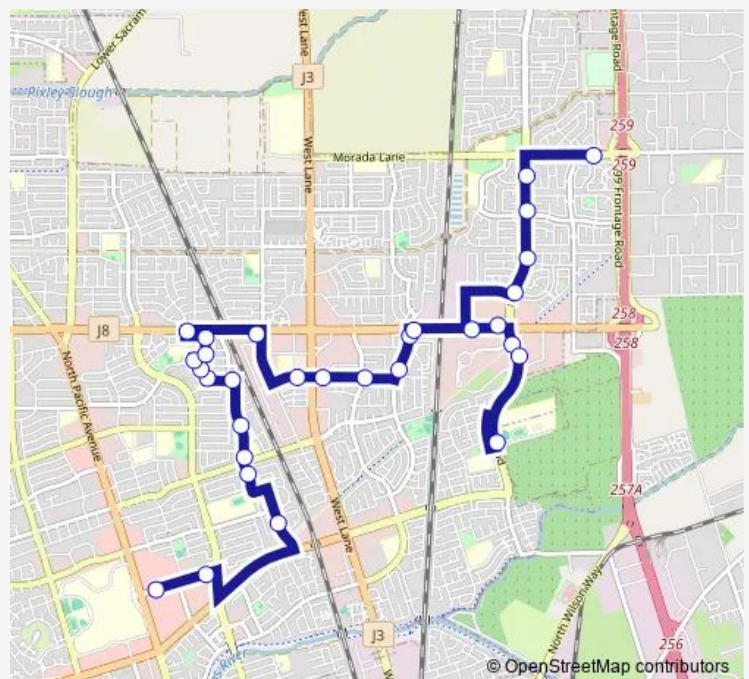

### Direction

Mall Transfer (South) — Morada Ln & Diamond Bar Main Building Eastbound

30 stops

[Open route schedule](#)

Mall Transfer (South)

Yokuts Ave & El Dorado St NS/Eb

Holiday Dr & Holiday Ct FS Northbound

Hammertown & West Lane FS/Eb

Hammertown & Montauban FS/Eb

Lorraine Ave & Homewood Dr FS/Nb

Lorraine Ave & Hammer Ln NS Northbound

Hammer Ln & Lorraine FS Eastbound

Hammer Ln & Pavilion Plaza FS/Eb

### Route schedule

Mall Transfer (South) — Morada Ln & Diamond Bar Main Building Eastbound

Monday 07:47

Tuesday 07:47

Wednesday 07:47

Thursday 07:47

Friday 07:47

Saturday —

### Route info

Direction: Mall Transfer (South)

Stops: 30

Trip Duration: 0 hour 40 min

345 — Kermit-Hammer-Kaiser

Holman Rd & Auto Center FS Southbound

Holman Rd & Windflower FS Northbound

Holman Rd & E Telestar Pl Arr FS Northbound