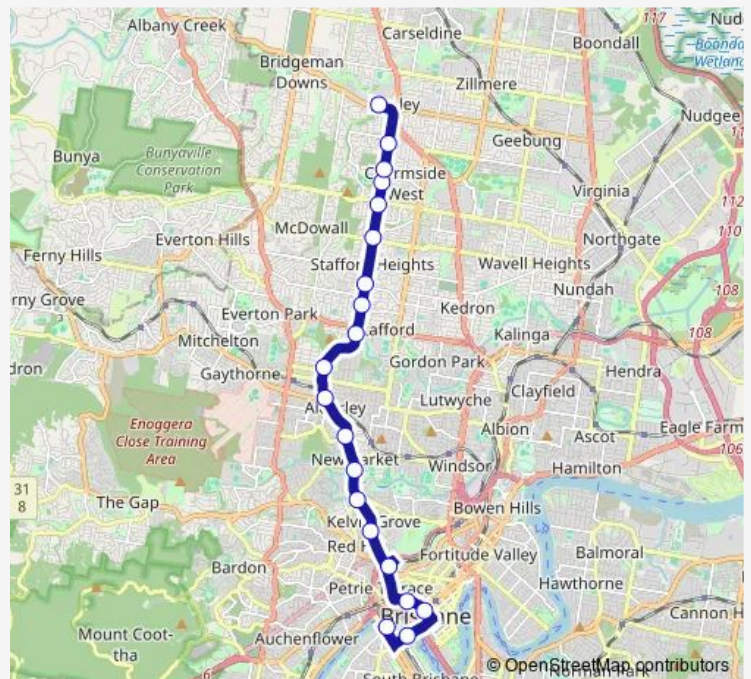

Kelvin Grove Rd near McCaskie Park, stop 12

Normanby station, platform 1

Roma Street busway, platform 2

Queen Street station, 2a

Cultural Centre station

Cultural

Route schedule

Aspley Hypermarket station, platform B — Cultural

Monday 05:05-22:49

Tuesday 05:05-22:45

Wednesday 05:05-22:45

Thursday 05:05-22:45

Friday 05:05-22:45

Saturday 06:04-22:49

Sunday 06:04-22:49

Route info

Direction: Aspley Hypermarket station, platform B

Stops: 20

Trip Duration: 0 hour 46 min

345 — Aspley - City Express via Maundrell Terrace

Direction

Cultural — Aspley Hypermarket

20 stops

[Open route schedule](#)

Cultural

Cultural Centre station, platform 1

King George Square, 1b

Roma Street busway, platform 1

Normanby station, platform 2

Kelvin Grove Rd near Prospect Tce, stop 13

Kelvin Grove Rd at Windsor Road, stop 16