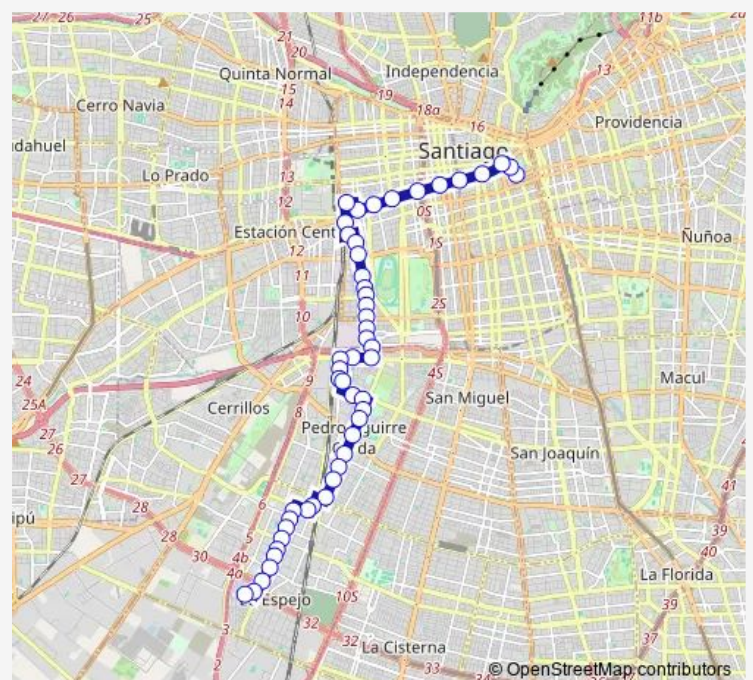

### Route schedule

Pa715-Portugal / esq. Marcoleta — Ph467-Pedro Lira / esq. Francisco Mandiola

Monday	00:00
Tuesday	00:00
Wednesday	00:00
Thursday	00:00
Friday	00:00
Saturday	—
Sunday	—

### Route info

Direction: Pa715-Portugal / esq. Marcoleta

Stops: 52

Trip Duration: 1 hour 2 min

345 — Lo Espejo - Alameda

Pa681-San Alfonso / esq. Arz. Valenzuela

Pa691-Centenario / esq. Las Fucsias

Ph293-Parada 3 / (M) P. Aguirre Cerda