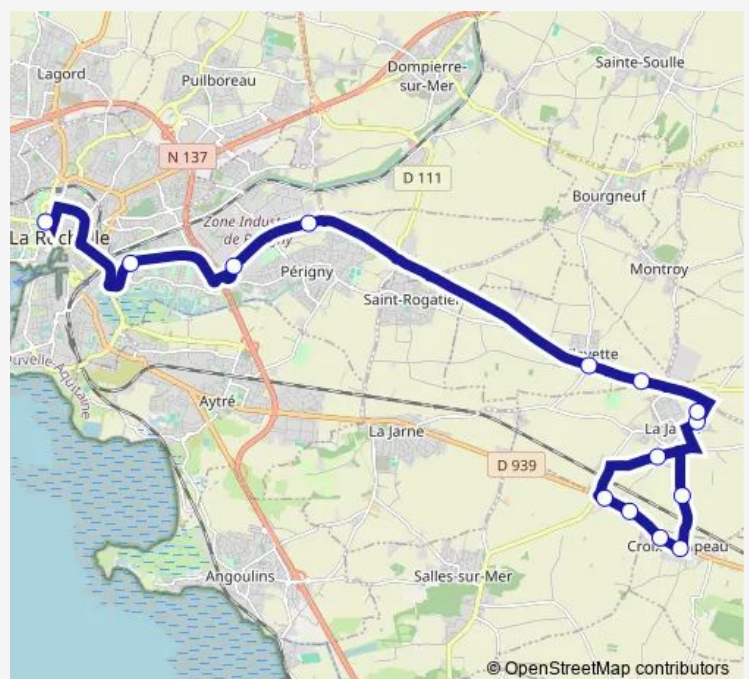

Quatre Chevaliers

La Bourgne

Mairie de Clavette

Croix Fort

Les Abeilles

Moulin d'Amour de La Jarrie

Grande Rue

Le Puits

Rue du Chat

Boulangerie

Fief Retaillé

Collège Françoise Dolto

Route schedule

Place de Verdun — Collège Françoise Dolto

Monday	16:00
Tuesday	16:00
Wednesday	—
Thursday	16:00
Friday	16:00
Saturday	—
Sunday	—

Route info

Direction: Place de Verdun

Stops: 14

Trip Duration: 0 hour 46 min

345 Bus time schedules and route maps are available in an offline PDF at busmaps.com. Use the busmaps.com website to see live bus times, train schedule or subway schedule, and step-by-step directions for all public transit in La Rochelle