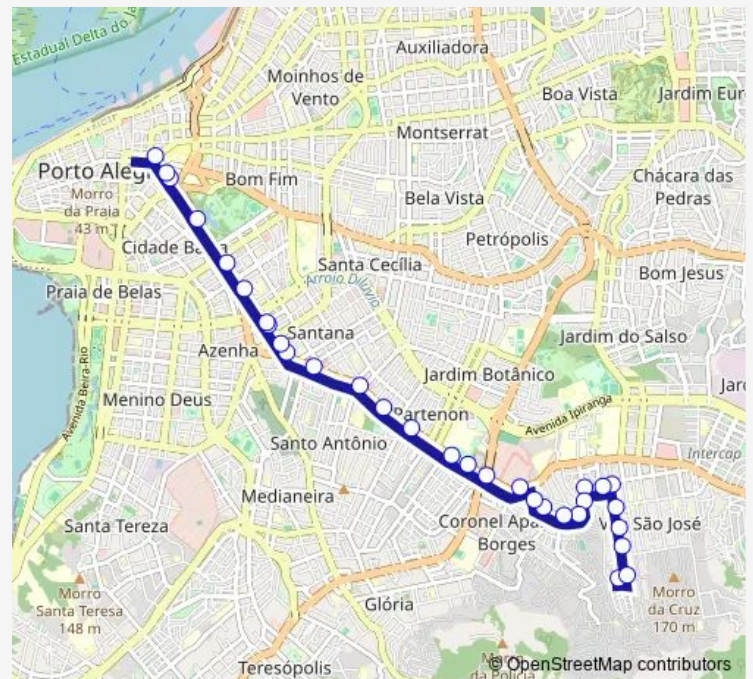

### Route schedule

Borges DE Medeiros DF 1210 EF Caixa Econômica —  
Joao Botelho ESQ Borborema

Monday 06:13-19:25

Tuesday 06:13-19:25

Wednesday 06:13-19:25

Thursday 06:13-19:25

Friday 06:13-19:25

Saturday 00:30-23:55

### Route info

Direction: Borges DE Medeiros DF 1210 EF Caixa  
Econômica

Stops: 44

Trip Duration: 0 hour 17 min

345 — Santa Catarina

Bento Goncalves 1515

Bento Goncalves 1781

Bento Goncalves 2199