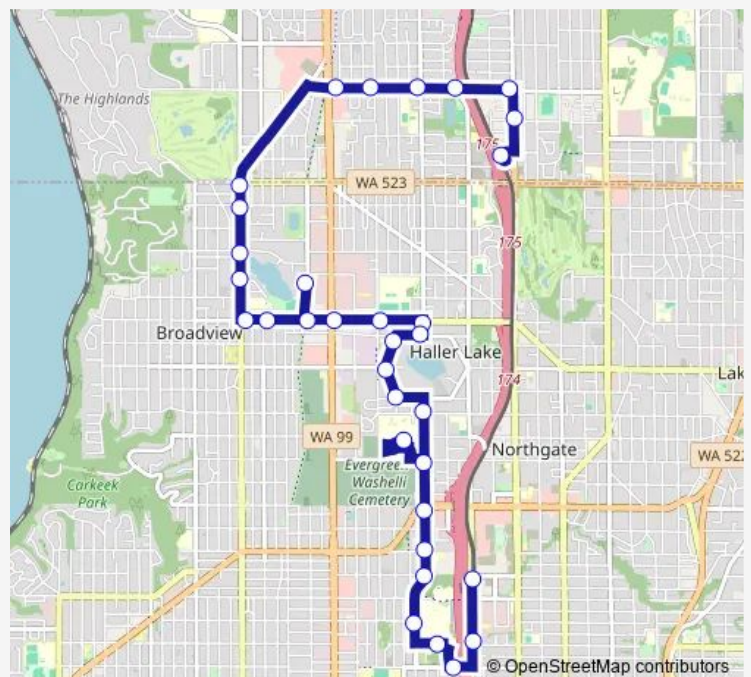

N 135th St & Linden Ave N

N 130th St & Linden Ave N

N 130th St & Evanston Ave N

Route schedule

Northgate Station - Bay 4 — Shoreline South/148th Station - Bay 2

Monday 05:53-23:23

Tuesday 05:53-23:23

Wednesday —

Thursday 05:53-23:23

Friday 05:53-23:23

Saturday 06:02-22:42

Sunday 06:02-22:42

Route info

Direction: Northgate Station - Bay 4

Stops: 34

Trip Duration: 0 hour 36 min

N 155th St & Ashworth Ave N

N 155th St & Meridian Ave N

NE 155th St & 1st Ave Ne

5th Ave NE & NE 155th St

5th Ave NE & NE 152nd St

Shoreline South/148th Station - Bay 2

Direction

Shoreline South/148th Station - Bay 2 — Northgate Station - Bay 1

33 stops

[Open route schedule](#)

Shoreline South/148th Station - Bay 2

5th Ave NE & NE 152nd St

NE 155th St & 5th Ave Ne

N 155th St & 1st Ave Ne

N 155th St & Meridian Ave N

N 155th St & Ashworth Ave N