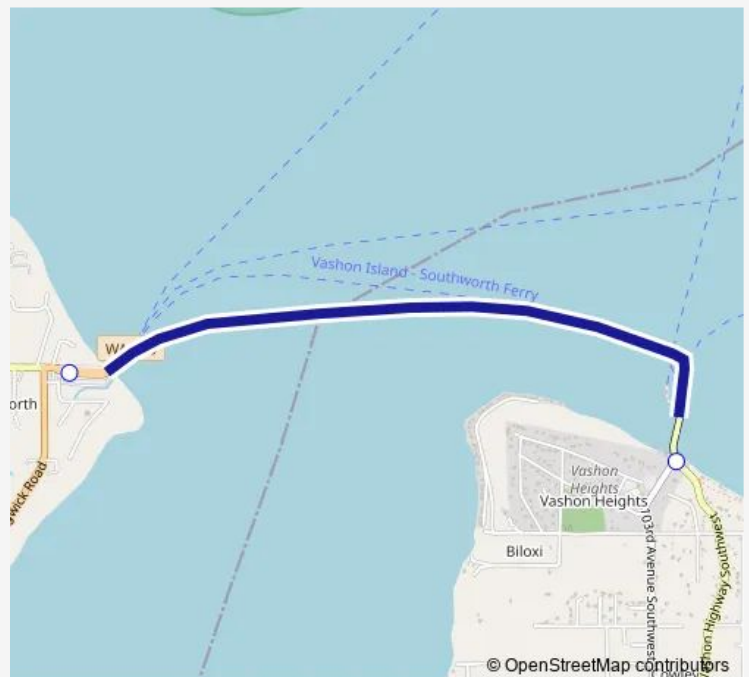

Ferry Southworth - Vashon Island

[Go to website](#)

Direction

Southworth — Vashon Island

2 stops

[Open route schedule](#)

Southworth

Vashon Island

Route schedule

Southworth — Vashon Island

| | |
|-----------|---------------------------|
| Monday | — |
| Tuesday | — |
| Wednesday | — |
| Thursday | — |
| Friday | 04:10-00:35 ⁺¹ |
| Saturday | 04:20-00:35 ⁺¹ |
| Sunday | — |

Route info

Direction: Southworth

Stops: 2

Trip Duration: 0 hour 10 min

■ Southworth - Vashon Island

Ferry time schedules and route maps are available in an offline PDF at busmaps.com. Use the busmaps.com website to see live bus times, train schedule or subway schedule, and step-by-step directions for all public transit in Southworth