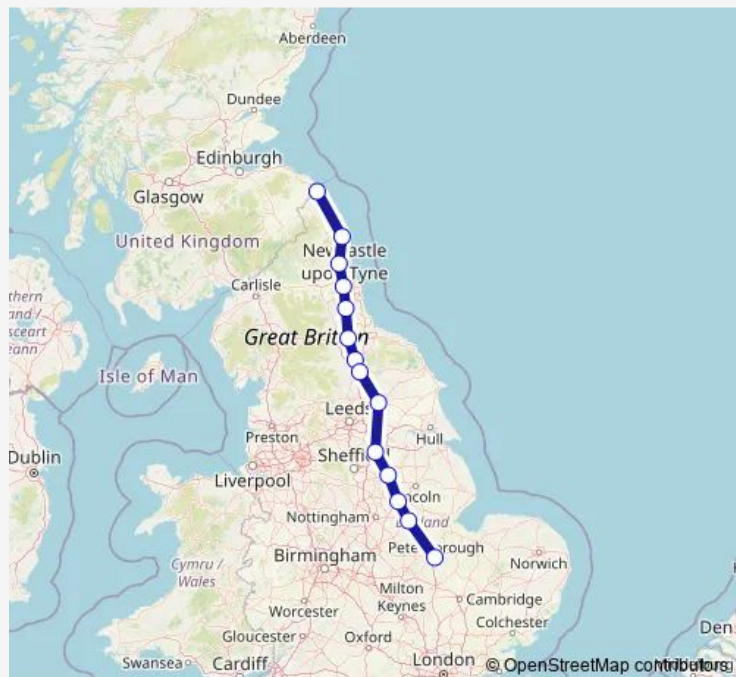

Rail Gr:Bwk->Pbo GR train service from BWK to Pbo

[Go to website](#)

Direction

Berwick-upon-Tweed — Peterborough

14 stops

[Open route schedule](#)

Berwick-upon-Tweed

Alnmouth

Morpeth

Newcastle

Durham

Darlington

Northallerton

Thirsk

York

Doncaster

Retford

Newark North Gate

Grantham

Peterborough

Route schedule

Berwick-upon-Tweed — Peterborough

Monday —

Tuesday —

Wednesday —

Thursday —

Friday 06:00

Saturday —

Sunday —

Route info

Direction: Berwick-upon-Tweed

Stops: 14

Trip Duration: 3 hour 45 min

■ Gr:Bwk->Pbo — GR train service from BWK to Pbo