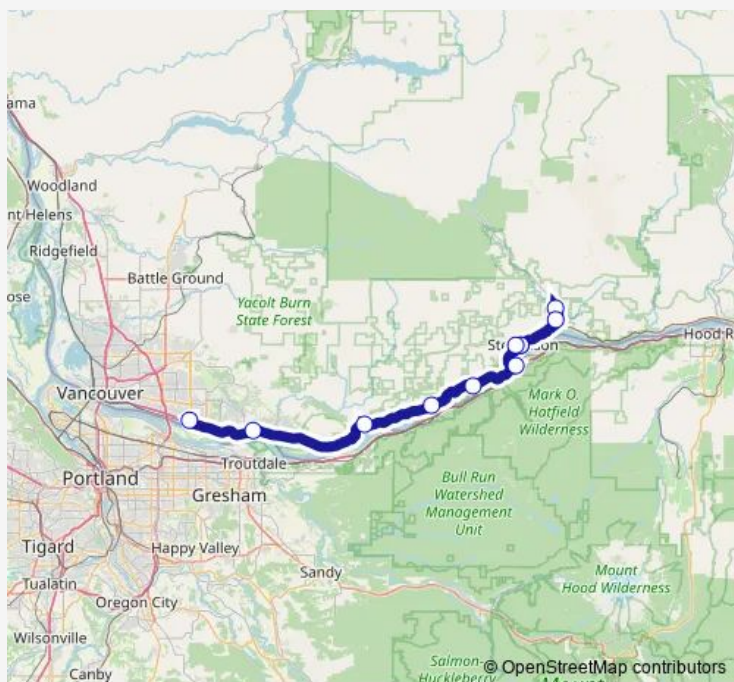

Direction

Stevenson Central (Main Street Convenience Store) — Fisher's Landing Transit Center

11 stops

[Open route schedule](#)

- Stevenson Central (Main Street Convenience Store)
- Carson North (Wind River Road and Metzger Road)
- Carson Central (Wind River Road and Hot Springs Road)
- Stevenson Central (Main Street Convenience Store)
- Hegewald Center
- Cascade Locks
- North Bonneville City Entrance
- Skamania General Store
- Salmon Falls Parkride/Cape Horn Trail
- Washougal Park & Ride
- Fisher's Landing Transit Center

Route schedule

Stevenson Central (Main Street Convenience Store) — Fisher's Landing Transit Center

Monday	05:30-16:35
Tuesday	05:30-16:35
Wednesday	05:30-16:35
Thursday	05:30-16:35
Friday	05:30-16:35
Saturday	—
Sunday	—

Route info

Direction: Stevenson Central (Main Street Convenience Store)

Stops: 11

Trip Duration: 1 hour 34 min

Direction

Stevenson Central (Main Street Convenience Store) —
Stevenson Central (Main Street Convenience Store)

Friday 06:15-13:00

Saturday —

Sunday —

Route info

Direction: Fisher's Landing Transit Center

Stops: 7

Trip Duration: 1 hour 40 min

Direction