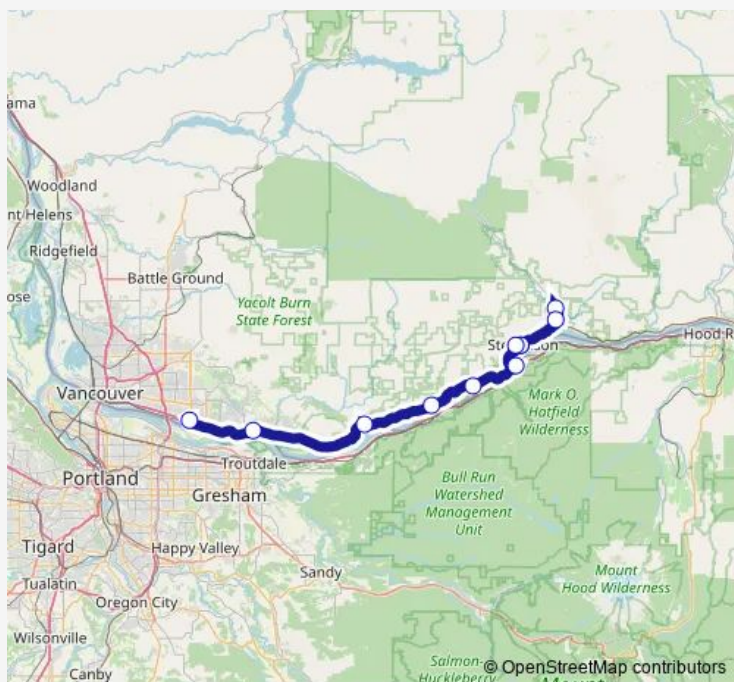

Direction

Stevenson Central (Main Street Convenience Store) — Fisher's Landing Transit Center

11 stops

[Open route schedule](#)

- Stevenson Central (Main Street Convenience Store)
- Carson North (Wind River Road and Metzger Road)
- Carson Central (Wind River Road and Hot Springs Road)
- Stevenson Central (Main Street Convenience Store)
- Hegewald Center
- Cascade Locks
- North Bonneville City Entrance
- Skamania General Store
- Salmon Falls Parknride/Cape Horn Trail
- Washougal Park & Ride
- Fisher's Landing Transit Center

Route schedule

Stevenson Central (Main Street Convenience Store) — Fisher's Landing Transit Center

Monday	05:30-16:35
Tuesday	05:30-16:35
Wednesday	05:30-16:35
Thursday	05:30-16:35
Friday	05:30-16:35
Saturday	—
Sunday	—

Route info

Direction: Stevenson Central (Main Street Convenience Store)

Stops: 11

Trip Duration: 1 hour 34 min

Direction

Stevenson Central (Main Street Convenience Store) —
Stevenson Central (Main Street Convenience Store)

Thursday 07:15-12:15

Friday 07:15-12:15

Saturday —

Sunday —

Route info

Direction: Fisher's Landing Transit Center

Stops: 7

Trip Duration: 0 hour 53 min