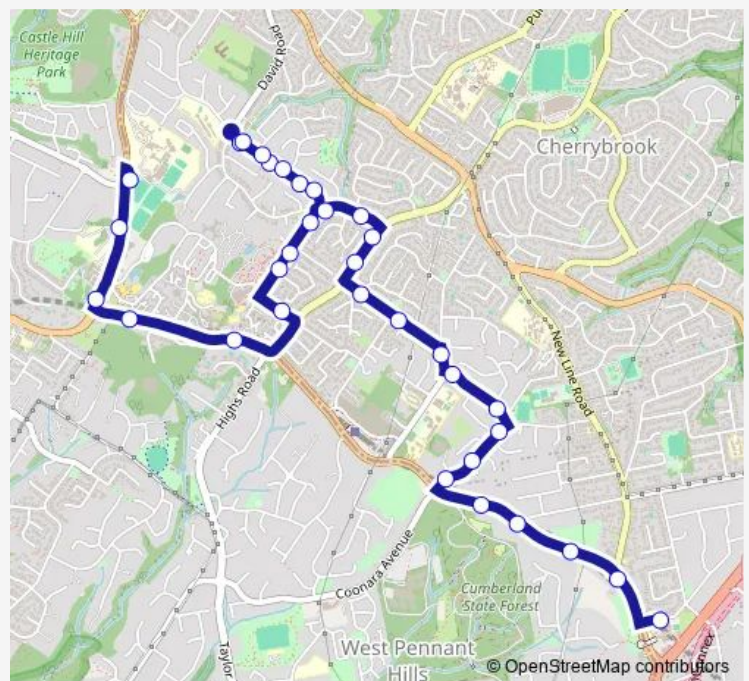

Neale Av Opp Trinity Pl

Neale Av At Fallows Way

Franklin Rd At John Rd

John Rd At Golden Gr

John Rd Opp Roslyn Pl

County Dr Opp John Rd

County Dr Before Woodgrove Av

Woodgrove Av Opp Greywood St

Woodgrove Av Before David Rd

David Rd After Westminster Dr

David Rd Opp Longworth Cres

David Rd Before Westminster Dr

David Rd Before Longworth Cres

Route schedule

West Pennant Hills Public School, Church St — Oakhill College, Old Northern Rd

Monday	15:12
Tuesday	15:12
Wednesday	15:12
Thursday	15:12
Friday	15:12
Saturday	—
Sunday	—

Route info

Direction: West Pennant Hills Public School, Church St

Stops: 33

Trip Duration: 0 hour 27 min

3622 — West Pennant Hills PS to Oakhill College

David Rd At Longworth Cres

David Rd At Erlestoke Pl

David Rd Before Woodgrove Av

David Rd After Woodgrove Av

David Rd After Haven Ct

David Rd At Milford Gr

Treetops Rd Opp Forest Cl

Castle Hill Rd After Highs Rd