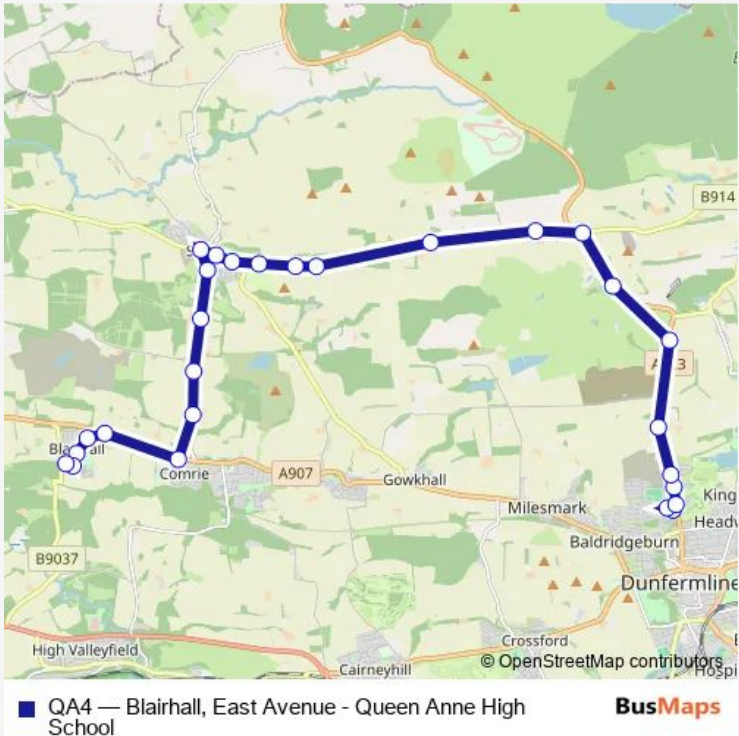

Bus QA4 Blairhall, East Avenue - Queen Anne High School

[Go to website](#)

Direction
 Queen Anne High School — Houldsworth Street
 27 stops
[Open route schedule](#)

- Queen Anne High School
- Queen Anne High School
- Queen Anne High School
- Wellwood Community Centre
- Wellwood Primary School
- Colton Mains Farm
- Lochend Farm
- Dunduff Farm
- Redcraigs Toll
- Lynn Farm
- Steelend Farm
- Sunnybraes Terrace
- Ravenscraig Terrace
- Sacred Heart Church
- Oaklea
- Main Street
- West Road Turning Circle
- Easter Craig Gardens
- Loanhead Poultry Farm
- Kinneddar Park
- Muirside of Kinneddar Farm

Route schedule
 Queen Anne High School — Houldsworth Street

Monday	15:30
Tuesday	14:50
Wednesday	15:30
Thursday	14:50
Friday	14:50
Saturday	—
Sunday	—

Route info
 Direction: Queen Anne High School
 Stops: 27
 Trip Duration: 0 hour 45 min

Porterfield

Comrie Mains Farm

Woodlands Terrace

Wilson Street

East Avenue

Houldsworth Street

Direction

East Avenue — Queen Anne High School

Thursday 08:09

Friday 08:09

Saturday —

Sunday —

Route info

Direction: East Avenue

Stops: 27

Trip Duration: 0 hour 36 min