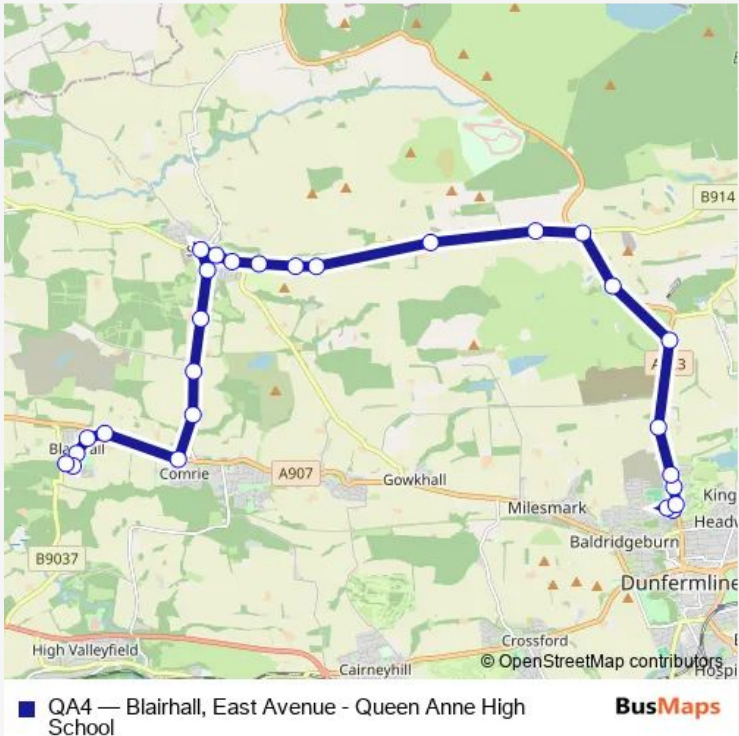

Bus QA4 Blairhall, East Avenue - Queen Anne High School

[Go to website](#)

Direction
 Queen Anne High School — Houldsworth Street
 27 stops
[Open route schedule](#)

- Queen Anne High School
- Queen Anne High School
- Queen Anne High School
- Wellwood Community Centre
- Wellwood Primary School
- Colton Mains Farm
- Lochend Farm
- Dunduff Farm
- Redcraigs Toll
- Lynn Farm
- Steelend Farm
- Sunnybraes Terrace
- Ravenscraig Terrace
- Sacred Heart Church
- Oaklea
- Main Street
- West Road Turning Circle
- Easter Craig Gardens
- Loanhead Poultry Farm
- Kinneddar Park
- Muirside of Kinneddar Farm

Route schedule
 Queen Anne High School — Houldsworth Street

Monday	15:30
Tuesday	14:50
Wednesday	15:30
Thursday	14:50
Friday	14:50
Saturday	—
Sunday	—

Route info
 Direction: Queen Anne High School
 Stops: 27
 Trip Duration: 0 hour 45 min

Porterfield

Comrie Mains Farm

Woodlands Terrace

Wilson Street

East Avenue

Houldsworth Street

Direction

East Avenue — Queen Anne High School

Thursday 08:09

Friday 08:09

Saturday —

Sunday —

Route info

Direction: East Avenue

Stops: 27

Trip Duration: 0 hour 36 min