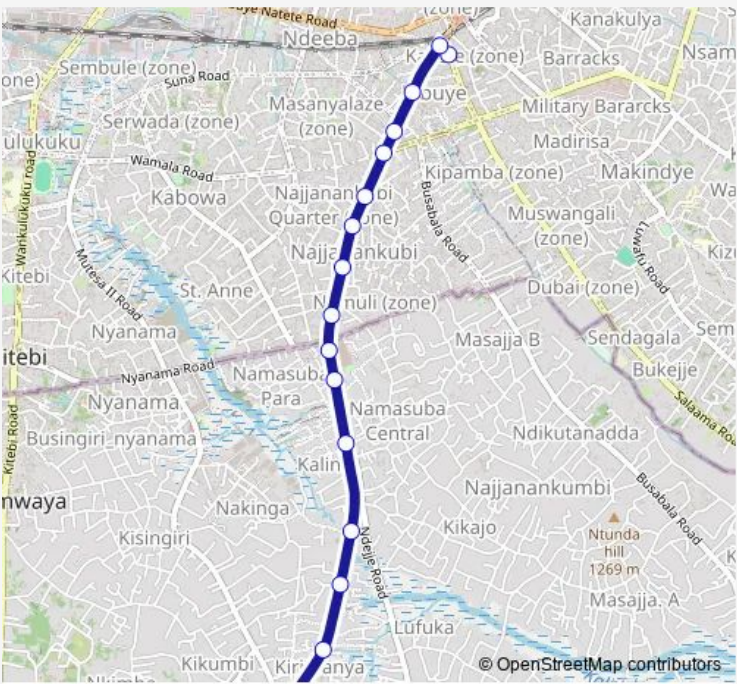

Bus IC146 Kobil Kibuye Taxi Park-Zana Stage

[Go to website](#)

Direction
 Millenium Hotel (Lubowa-entebbe Rd) — Total (Najjanankumbi)
 13 stops
[Open route schedule](#)

- Millenium Hotel (Lubowa-entebbe Rd)
- Hotel Explorer - Buganda Land Board Junction
- Batabata - Bata Zana
- Total Petrol Station (Namasumba)
- Namasuba Sign Post
- Freedom City Shopping Centre
- Mk Clinic - Najja Nankumbi
- Najjanankumbi - Zabba Supermarket
- Stella - Najjanankumbi
- Super Oil (Najjanankumbi)
- Ulga (Najjanankumbi)
- Shell (Najjanankumbi)
- Total (Najjanankumbi)

Route schedule
 Millenium Hotel (Lubowa-entebbe Rd) — Total (Najjanankumbi)

Monday	06:30-19:00
Tuesday	06:30-19:00
Wednesday	06:30-19:00
Thursday	06:30-19:00
Friday	06:30-19:00
Saturday	06:30-19:00
Sunday	06:30-19:00

Route info
 Direction: Millenium Hotel (Lubowa-entebbe Rd)
 Stops: 13
 Trip Duration: 0 hour 20 min

Direction

Kavule A — Millenium Hotel (Lubowa-entebbe Rd)

15 stops

[Open route schedule](#)

Kavule A

Kobil (Kibuye)

Namasuba Sign Post

Total Petrol Station (Namasumba)

Batabata - Bata Zana

Hotel Explorer - Buganda Land Board Junction

Millenium Hotel (Lubowa-entebbe Rd)

Route schedule

Kavule A — Millenium Hotel (Lubowa-entebbe Rd)