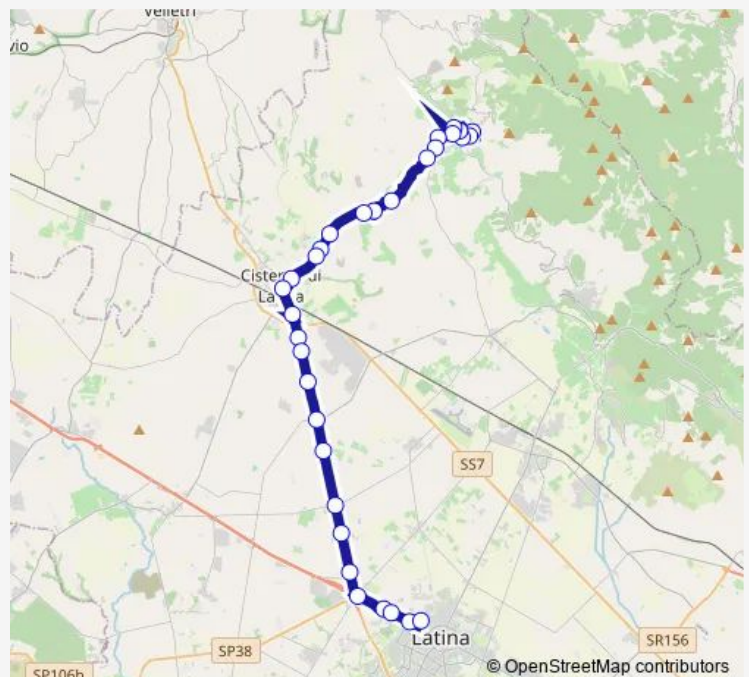

Cisterna | Via Monte Lepini Via S. Valentino # f2870

Cisterna | Via Monte Lepini Via Moro # f2871

Cisterna | Via Monte Lepini Via Gramsci # f2872

Cisterna | Piazza Battisti # f2873

Cisterna | Via Latina Via Appia # f2875

Cisterna | Via Latina Via Garofani # f2876

Cisterna | Via Latina Via Toti # f2877

Route schedule

Cori | Piazza Signina # f2856 — Latina | Terminal Bus # f3092

Monday	09:05-17:05
Tuesday	09:05-17:05
Wednesday	09:05-17:05
Thursday	09:05-17:05
Friday	09:05-17:05
Saturday	06:55-07:00
Sunday	—

Route info

Direction: Cori | Piazza Signina # f2856

Stops: 32

Trip Duration: 0 hour 59 min

Cori - Latina # VI067a

Cisterna | Via Latina Via Corridoni # f2878

Cisterna | Via Latina Via Artemide # f2879

Cisterna | Via Latina Via Armata # f2880