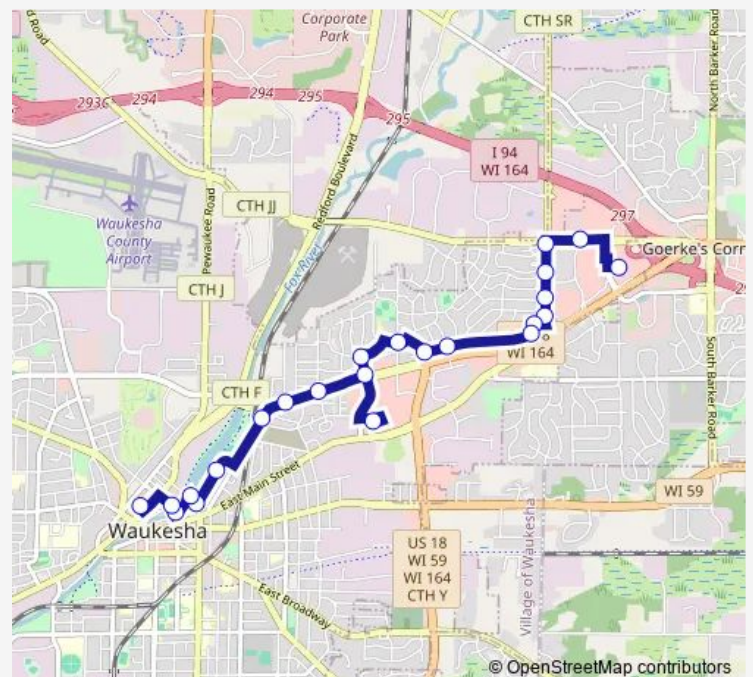

Baxter St. at Buckley St.

Buckley St. at Corrina Boulevard.

Corrina Boulevard. at Barstow St.

Route schedule

Target Department Store — Transit Center Bay A

Monday	—
Tuesday	—
Wednesday	—
Thursday	—
Friday	—
Saturday	09:14-19:14
Sunday	—

Route info

Direction: Target Department Store

Stops: 23

Trip Duration: 0 hour 20 min

Nw Barstow Street at Bank Street

Transit Center Bay A

Direction

Transit Center Bay A — Target Department Store

31 stops

[Open route schedule](#)

Transit Center Bay A

Nw Barstow Street at Bank Street

W Main Street at N East Avenue

Arcadian Avenue at Pleasant Street

Arcadian Avenue at N Hartwell Avenue

Arcadian Avenue at Colton Street

Wednesday —

Thursday —

Friday —

Saturday 08:50-18:50

Sunday —

Route info

Direction: Transit Center Bay A

Stops: 31