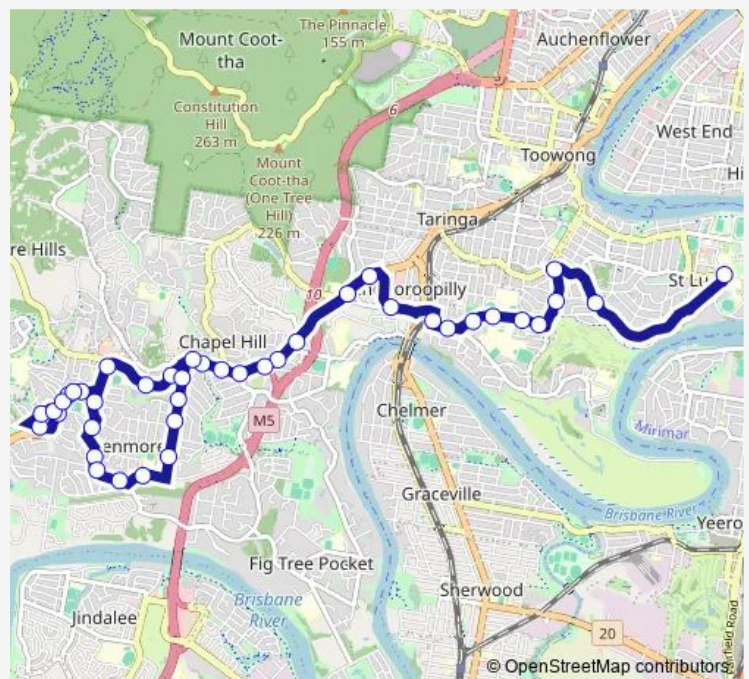

Marshall Lane near Akuna St

Marshall Lane near Gilruth Rd, stop 36

Marshall Lane near Kowhai St, stop 35

Marshall Lane near Wongabel St, stop 34

Moggill Rd at Marshall Lane, stop 32

Moggill Rd at Bob Lynne Street, stop 32a

Friday 06:47-15:45

Saturday —

Sunday —

**Route info**

Direction: Moggill Rd at Kenmore Central, stop 35

Stops: 35

Trip Duration: 0 hour 53 min

432 — Kenmore - University of Qld Express

Moggill Rd at Alkira, stop 30

Moggill Rd at Kennewell Park, stop 29

Moggill Rd at Chapel Hill, stop 28

Moggill Rd at Indooroopilly School, stop 16

Indooroopilly Shopping Centre station, stop C

Lambert Rd near Central Ave, stop 35

Lambert Rd near Carnarvon Rd, stop 36/27

Lambert Rd near Nawarra St, stop 25

Lambert Rd near Indooroopilly Rd, stop 2

Indooroopilly Rd near Iona Tce, stop 23a

Indooroopilly Rd near Mccaul St, stop 23

Swann Rd at Bonvale Lane, stop 21