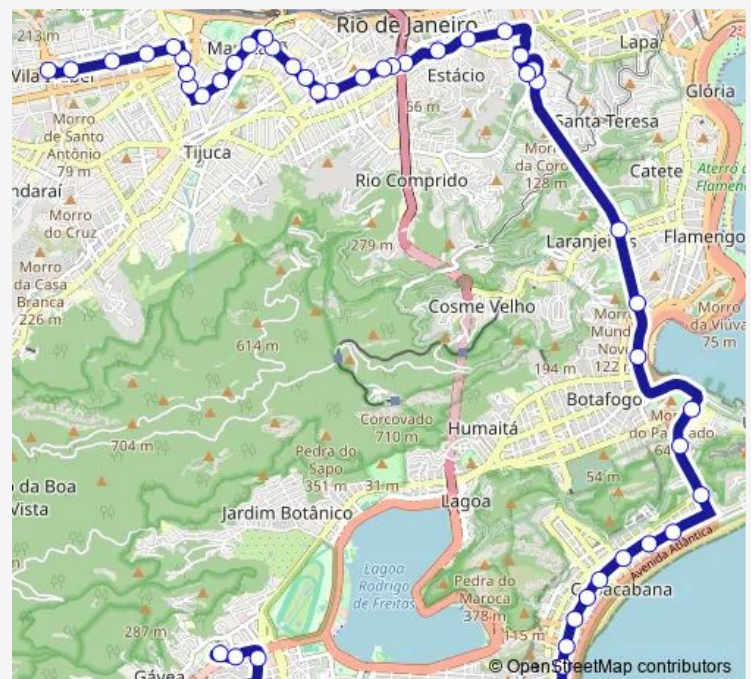

BRS 1,2,3,I: Bulhões de Carvalho

BRS 1,2,3,I: Conselheiro Lafaiete

BRS 1,2,3,I: Raul Pompeia

Route schedule

Terminal da PUC : Plataforma A — Ponto Final: Vila Isabel
: Praça Barão de Drummond

Monday 00:00

Tuesday 00:00

Wednesday 00:00

Thursday 00:00

Friday 00:00

Saturday 00:00

Sunday 00:00

Route info

Direction: Terminal da PUC : Plataforma A

Stops: 64

Trip Duration: 1 hour 37 min

432 — Vila Isabel - Gávea

BRS 2: Sá Ferreira

BRS 2: Miguel Lemos

BRS 2: Barão de Ipanema

BRS 2: Raimundo Corrêa

BRS 2: Figueiredo Magalhães

BRS 2: Hilário de Gouveia

Thursday 00:00

Friday 00:00

Saturday 00:00

Sunday 00:00

Route info

Direction: Ponto Final: Vila Isabel : Praça Barão de Drummond

Stops: 62

Trip Duration: 1 hour 27 min