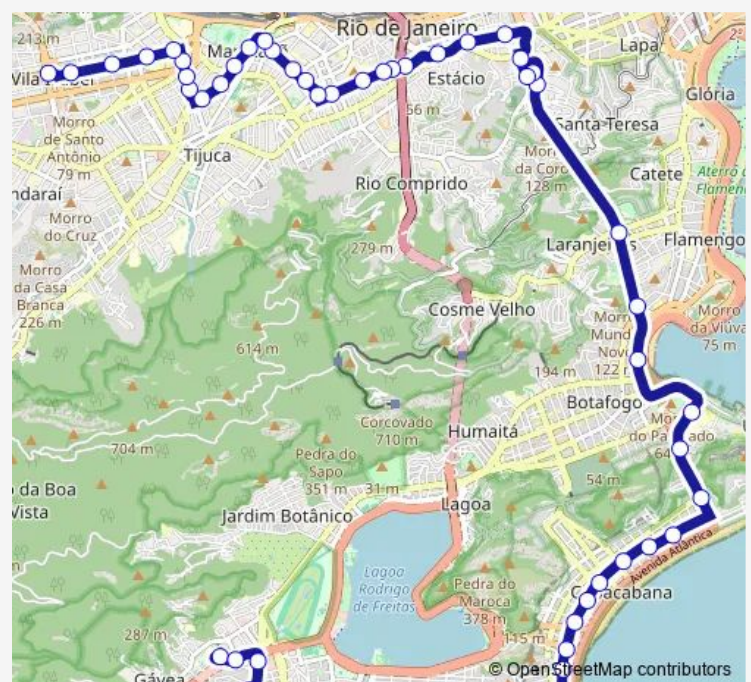

### Route schedule

Terminal da PUC : Plataforma A — Ponto Final: Vila Isabel  
: Praça Barão de Drummond

Monday 00:00

Tuesday 00:00

Wednesday 00:00

Thursday 00:00

Friday 00:00

Saturday 00:00

### Route info

Direction: Terminal da PUC : Plataforma A

Stops: 64

Trip Duration: 1 hour 11 min

432 — Vila Isabel - Gávea

BRS 2: Sá Ferreira

BRS 2: Miguel Lemos

BRS 2: Barão de Ipanema

## Route schedule

Ponto Final: Vila Isabel : Praça Barão de Drummond —  
Terminal da PUC : Plataforma A

Monday 00:00

Tuesday 00:00

Wednesday 00:00

Thursday 00:00

Friday 00:00

Saturday 00:00