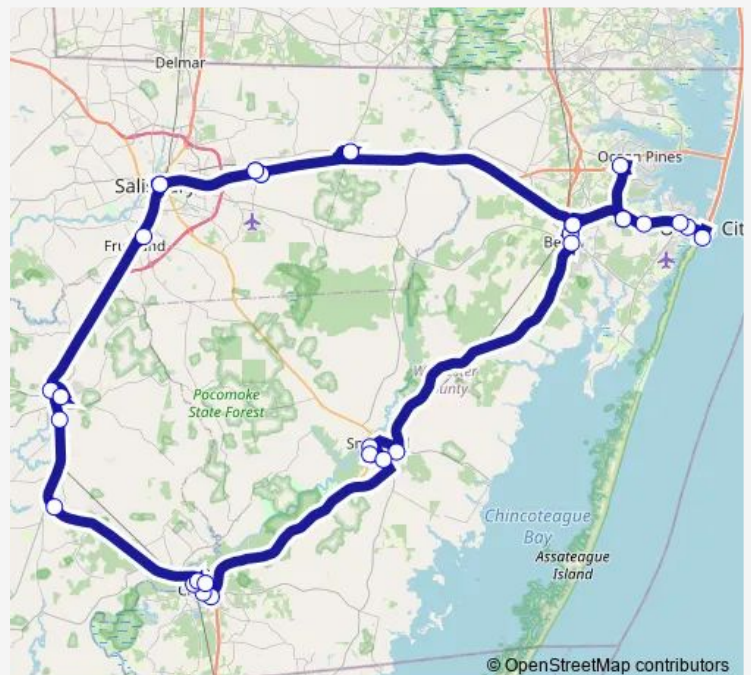

Bus 432 Salisbury-Ocean City-Pocomoke

[Go to website](#)

Direction

Shore Transit Bus Terminal — Shore Transit Bus Terminal

32 stops

[Open route schedule](#)

Shore Transit Bus Terminal

Calvert Street

Wor. Co. Commission on Aging Inc (Mac)

Hardee's - Pocomoke City

Market St. & 12th St. - Pocomoke

Route schedule

Shore Transit Bus Terminal — Shore Transit Bus Terminal

Monday 05:15-23:05

Tuesday 05:15-23:05

Wednesday 05:15-23:05

Thursday 05:15-23:05

Friday 05:15-23:05

Saturday 05:15-23:05

Sunday 05:15-23:05

Route info

Direction: Shore Transit Bus Terminal

Stops: 32

Trip Duration: 4 hour 24 min

432 — Salisbury-Ocean City-Pocomoke

Market St. @ Pocomoke Family Medical Ctr.

Pocomoke Plaza

Walmart - Pocomoke City

Westover Park and Ride

Somerset Avenue @ Stewart Neck Rd.

Princess Anne Transfer Point