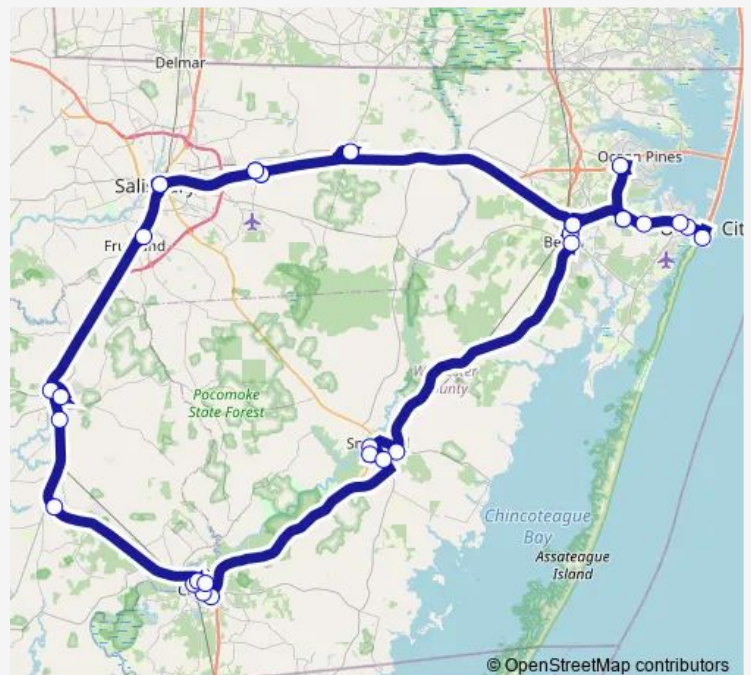

Bus 432 Salisbury-Ocean City-Pocomoke

[Go to website](#)

Direction

Shore Transit Bus Terminal — Shore Transit Bus Terminal

32 stops

[Open route schedule](#)

Shore Transit Bus Terminal

Calvert Street

Wor. Co. Commission on Aging Inc (Mac)

Hardee's - Pocomoke City

Market St. & 12th St. - Pocomoke

Route schedule

Shore Transit Bus Terminal — Shore Transit Bus Terminal

Monday 05:15-23:05

Tuesday 05:15-23:05

Wednesday 05:15-23:05

Thursday 05:15-23:05

Friday 05:15-23:05

Saturday 05:15-23:05

Sunday 05:15-23:05

Route info

Direction: Shore Transit Bus Terminal

Stops: 32

Trip Duration: 4 hour 24 min

432 — Salisbury-Ocean City-Pocomoke

Market St. @ Pocomoke Family Medical Ctr.

Pocomoke Plaza

Walmart - Pocomoke City

Westover Park and Ride

Somerset Avenue @ Stewart Neck Rd.

Princess Anne Transfer Point