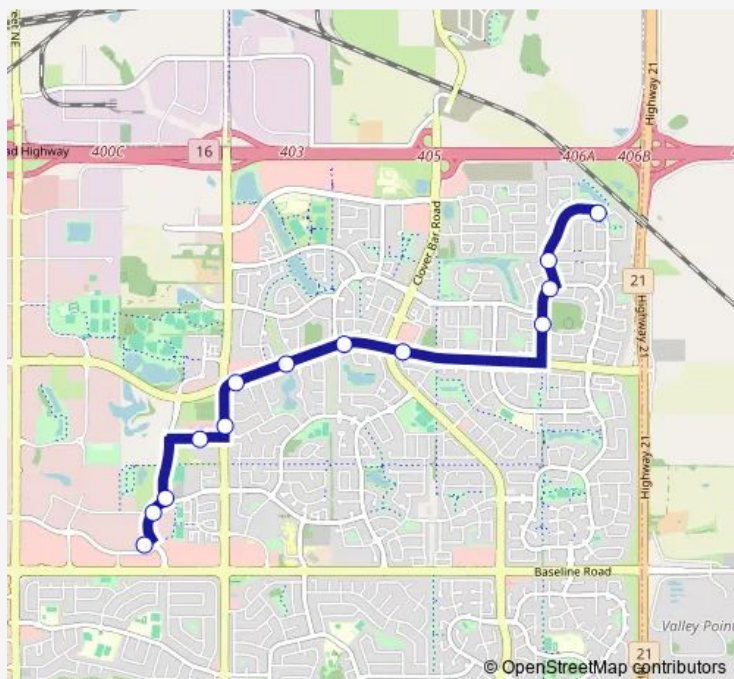

Summerland Dr & Sandstone Blvd

Springdale Pt & Sandstone Blvd

Stop at Sandstone Park

Route schedule

Bethel Transit Terminal — Stop at Sandstone Park

Monday 05:51-18:45

Tuesday 05:51-18:45

Wednesday 05:51-18:45

Thursday 05:51-18:45

Friday 05:51-18:45

Saturday —

Sunday —

Route info

Direction: Bethel Transit Terminal

Stops: 13

Trip Duration: 0 hour 12 min

432 — Bethel - Summerwood

Direction

Stop at Sandstone Park — Bethel Transit Terminal

12 stops

[Open route schedule](#)

Stop at Sandstone Park

Still Creek Cres & Sandstone Blvd

Summerland Dr & Sun creek Dr

Bethel Transit Terminal

Route schedule

Stop at Sandstone Park — Bethel Transit Terminal

Monday 05:57-18:57

Tuesday 05:57-18:57

Wednesday 05:57-18:57

Thursday 05:57-18:57

Friday 05:57-18:57