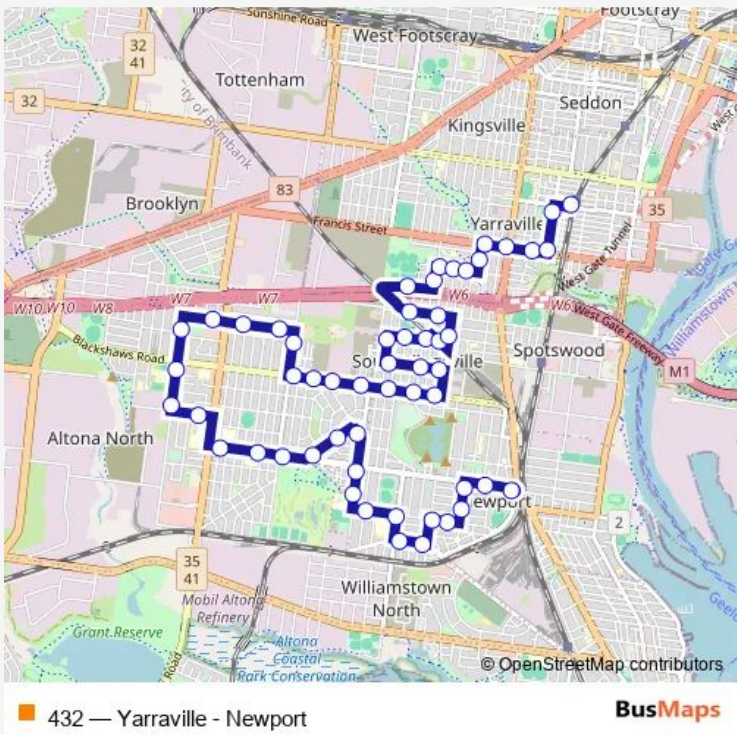

Bus 432 Yarraville - Newport

[Go to website](#)

Direction
 Yarraville Station/Birmingham St (Yarraville) — Newport Interchange/Mason St (Newport)
 56 stops
[Open route schedule](#)

- Yarraville Station/Birmingham St (Yarraville)
- Simpson St/Fehon St (Yarraville)
- Blackwood St/Fehon St (Yarraville)
- Francis St/Fehon St (Yarraville)
- Williamstown Rd/Francis St (Yarraville)
- Severn St/Francis St (Yarraville)
- St Leonards Ave/Severn St (Yarraville)
- Highgate St/Benbow St (Yarraville)
- Cranbrook St/Benbow St (Yarraville)
- Wembley Ave/Benbow St (Yarraville)
- Mill Ave/Wembley Ave (Yarraville)
- Footscray Hockey Club/Fogarty Ave (Yarraville)
- Abbott St/The Avenue (Spotswood)
- Muir St/The Avenue (Spotswood)
- Hudsons Rd/Stephenson St (Spotswood)
- Watt St/Montgomery Cres (Spotswood)
- Vernon St/Brunel St (South Kingsville)
- Paxton St/Brunel St (South Kingsville)
- Brunel St/Saltley St (South Kingsville)
- Truman St/Aloha St (South Kingsville)
- Vernon St/Aloha St (South Kingsville)

Route schedule
 Yarraville Station/Birmingham St (Yarraville) — Newport Interchange/Mason St (Newport)

Monday	06:00-21:08
Tuesday	06:00-21:08
Wednesday	06:00-21:08
Thursday	06:00-21:08
Friday	06:00-21:08
Saturday	07:30-21:07
Sunday	08:15-21:07

Route info
 Direction: Yarraville Station/Birmingham St (Yarraville)
 Stops: 56
 Trip Duration: 0 hour 45 min

Stephenson St/Aloha St (South Kingsville)

Blackshaws Rd/Stephenson St (Newport)

Watt St/Blackshaws Rd (Newport)

Direction: Newport Interchange/Mason St (Newport)

Stops: 55

Trip Duration: 0 hour 45 min

Kyle Rd/Marigold Ave (Altona North)

Cyclamen Ave/Kyle Rd (Altona North)

Kyle Rd/Blackshaws Rd (Altona North)

MacDonald Ave/Blackshaws Rd (Altona North)