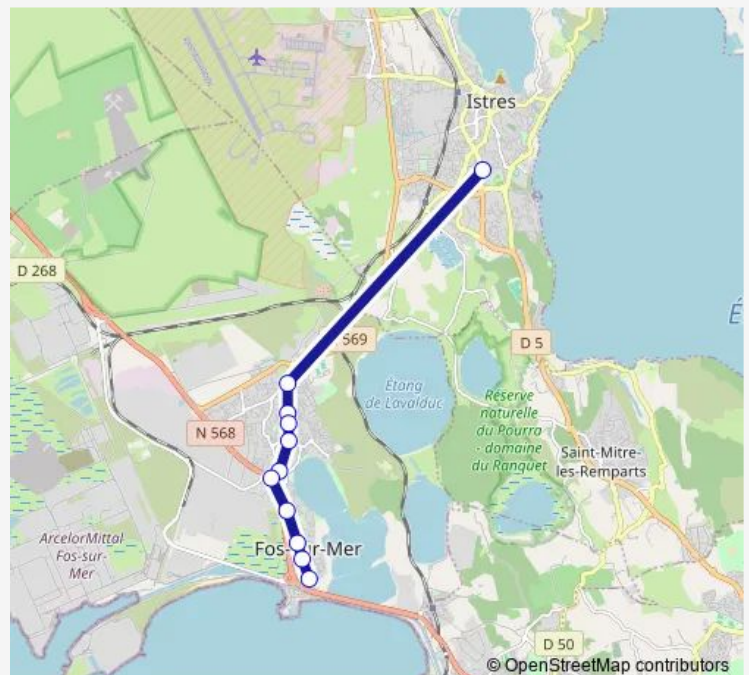

Saturday —

Sunday —

Route info

Direction: Lycée Rimbaud

Stops: 11

Trip Duration: 0 hour 24 min

432 — Circuit Centre Ville - Istres

Direction

Galoubet — Lycée Rimbaud

10 stops

[Open route schedule](#)

Galoubet

Chemin de Chaland

Chemin David

Le Mazet Daudet

Le Mazet Mistral

Louis Brauquier

Les Crottes

Av Jean Perrin

ZA Lavalduc

Lycée Rimbaud

Route schedule

Galoubet — Lycée Rimbaud

Monday 07:23

Tuesday 07:23

Wednesday 07:23

Thursday 07:23

Friday 07:23

Saturday —

Sunday —

Route info

Direction: Galoubet