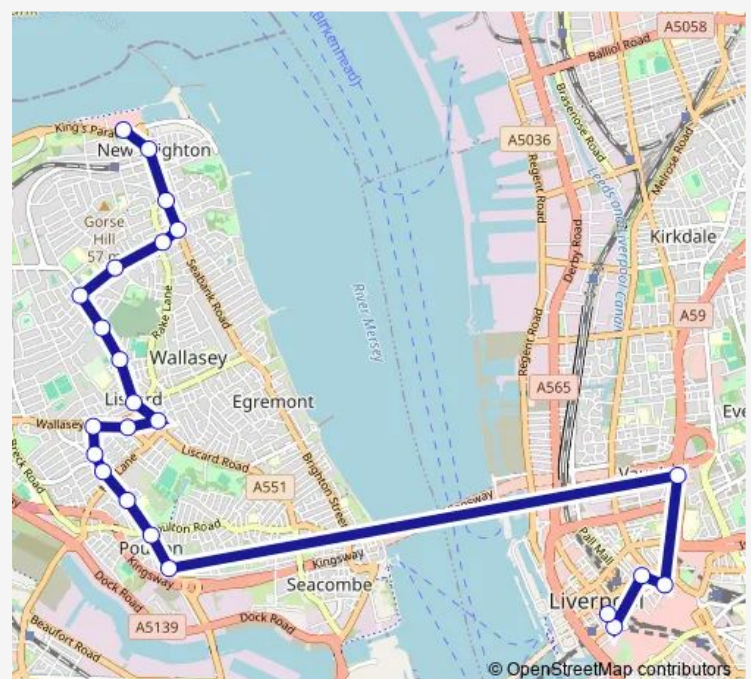

Thursday 06:04-23:10

Friday 06:04-23:10

Saturday 06:57-23:10

Sunday 07:50-23:30

Route info

Direction: Morrisons

Stops: 23

Trip Duration: 0 hour 33 min

432 — Kings Parade Morrisons - Cook Street

Derby Square

Castle Street

Direction

North John Street — Kings Parade

20 stops

[Open route schedule](#)

North John Street

Conway Street

Seaview Avenue

Grasmere Drive

Earlston Road

Hose Side Road

Clwyd Street

Rake Lane

Stanford Avenue

Thursday 07:22-23:31

Friday 07:22-23:31

Saturday 07:16-23:31

Sunday 08:30-23:03

Route info

Direction: North John Street

Stops: 20

Trip Duration: 0 hour 34 min