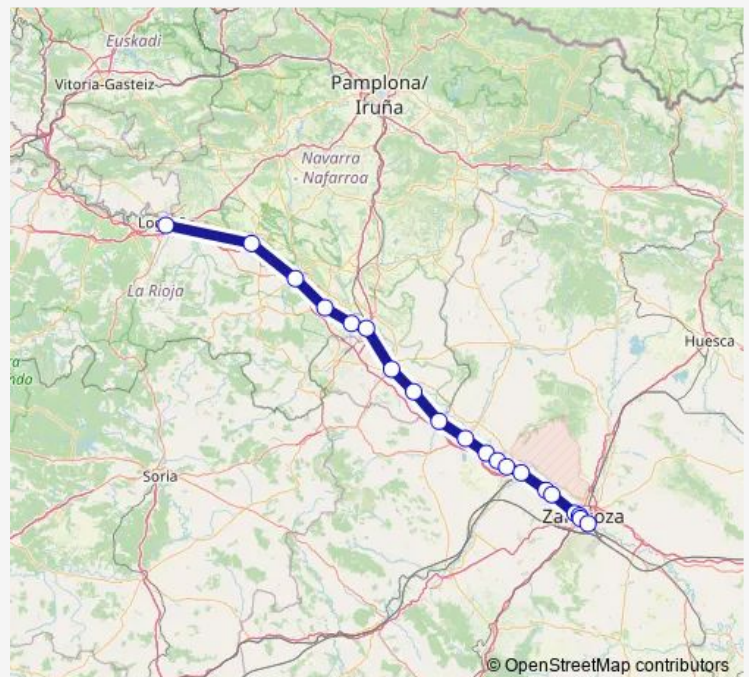

Logronyo

Route schedule

Zaragoza Miraflores — Logronyo

Monday 17:32

Tuesday 17:32

Wednesday 17:32

Thursday 17:32

Friday 17:32

Saturday 17:32

Sunday 17:32

Route info

Direction: Zaragoza Miraflores

Stops: 21

Trip Duration: 2 hour 13 min

Direction

Logronyo — Zaragoza Miraflores

20 stops

[Open route schedule](#)

Logronyo

Alcanadre

Calahorra

Rincon de Soto

Alfaro

Castejon de Ebro