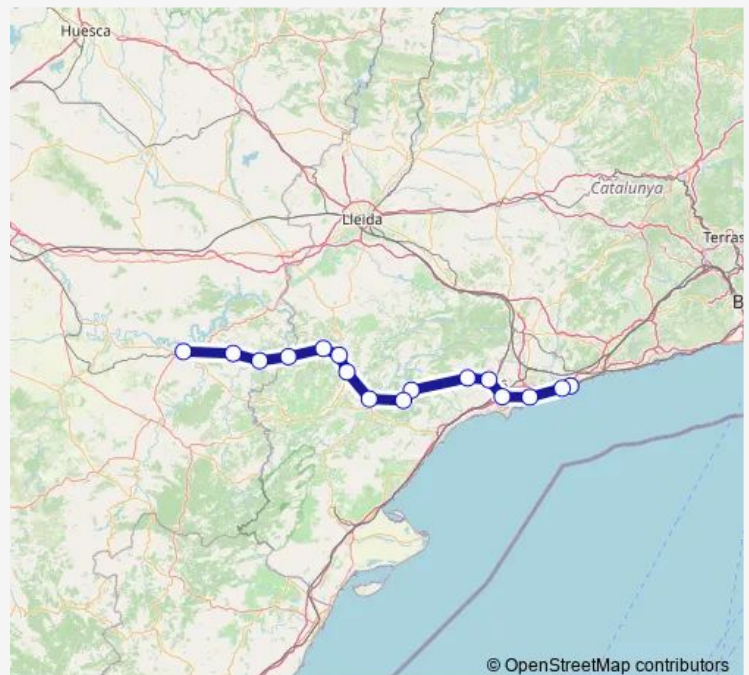

Wednesday 18:38

Thursday 18:38

Friday 18:38

Saturday 18:38

Sunday 18:38

Route info

Direction: Torredembarra

Stops: 16

Trip Duration: 3 hour 13 min

Direction

Caspe — Torredembarra

16 stops

[Open route schedule](#)

Caspe

Fabara

Nonaspe