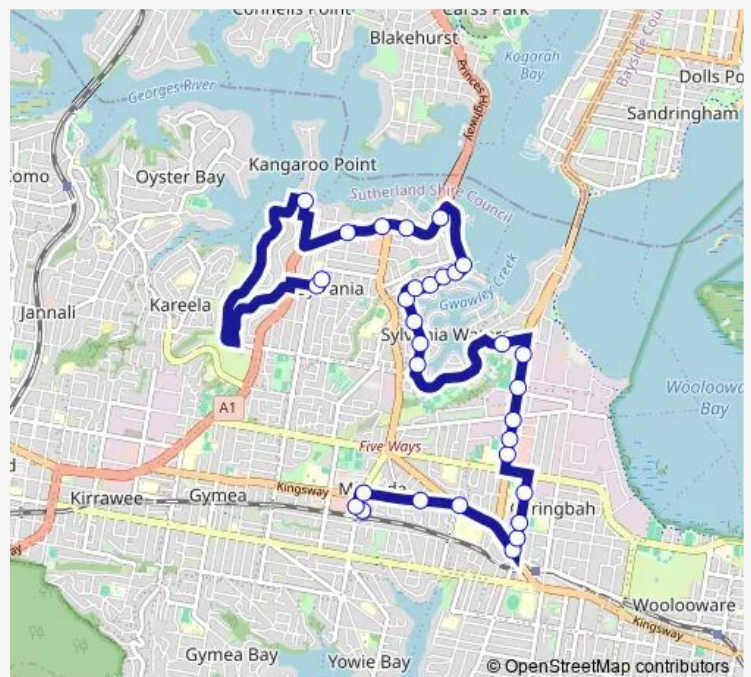

Miranda Interchange, Kiora Rd, Stand 6

Kingsway After Kiora Rd

Kingsway At Junction St

Kingsway Opp The Sutherland Hospital

Kingsway At Willarong Rd

Willarong Rd Opp Dianella St

Willarong Rd After Dianella St

Belgrave Esp At Hampton Rd

Belgrave Esp Opp Macintyre Cres

Belgrave Esp Opp Clarence Cres

Belgrave Esp Opp Clarence Cres

Belgrave Esp After Richmond Av

Belgrave Esp Opp Castlereagh Cres

Route schedule

Miranda Interchange, Urunga Pde, Stand 9 — Sylvania Heights Public School, Lisbon St

Monday 08:27

Tuesday 08:27

Wednesday 08:27

Thursday 08:27

Friday 08:27

Saturday —

Sunday —

Route info

Direction: Miranda Interchange, Urunga Pde, Stand 9

Stops: 31

Trip Duration: 0 hour 40 min

S255 — Miranda Station to Sylvania Heights Ps

Belgrave Esp At Darling Pl

Belgrave Esp Opp Bogan Av

Belgrave Esp Opp Holts Point Pl