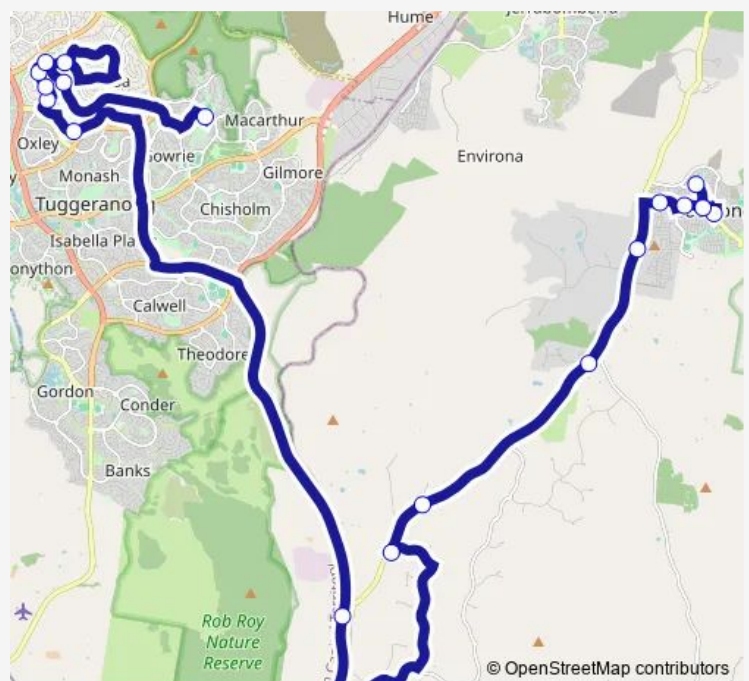

Gorman Dr Opp The Anglican School Googong

Googong North Village Centre, Gorman Dr

The Anglican School Googong, Gorman Dr

Gorman Dr After Hearne St

Wellsvale Dr After Glenrock Dr

Old Cooma Rd Opp 962

Old Cooma Rd Opp Evans Rd

Fincham Cr After Morrissey St

St Anthony's PS School Grounds

Wheeler Cr After Wanniasa Hs

Sternberg Cr Wanniasa Primary School

Hanlon Cr Fadden Ps

Route schedule

Beltana Park, Beltana Av — Hanlon Cr Fadden Ps

Monday 07:28

Tuesday 07:28

Wednesday 07:28

Thursday 07:28

Friday 07:28

Saturday —

Sunday —

Route info

Direction: Beltana Park, Beltana Av

Stops: 20

Trip Duration: 1 hour 17 min

S255 — Mawson Primary to Royalla Thoroughbred Dr via Royalla Interchange

**Direction**

Hanlon Cr Fadden Ps — Beltana Park, Beltana Av