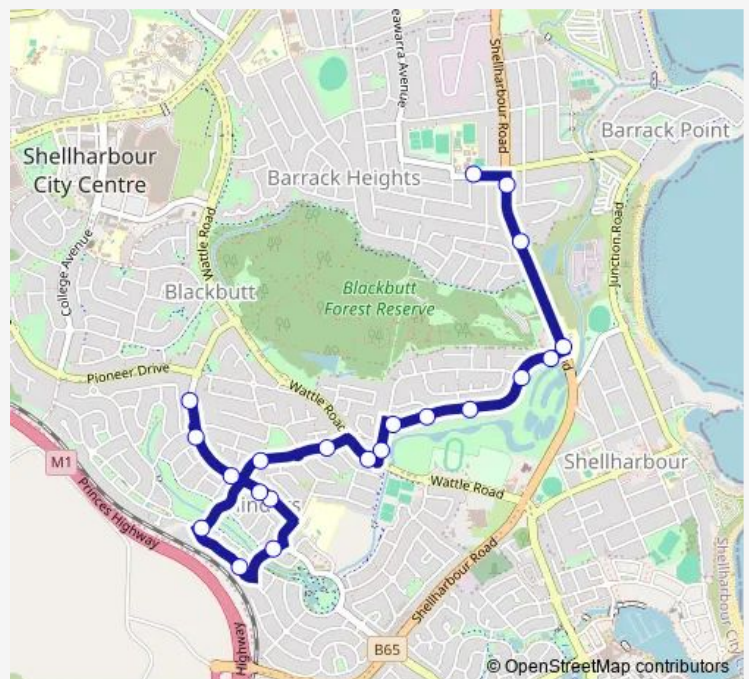

School Bus S255 Warilla HS to Brunderee Rd af Fischer Rd

[Go to website](#)

Direction

Brunderee Rd Before Tyrrell St — Warilla High School, Keross Av

20 stops

[Open route schedule](#)

- Brunderee Rd Before Tyrrell St
- Brunderee Rd After Tyrrel St
- Brunderee Rd Before Baragoot Rd
- Baragoot Rd At Whittaker St
- Whittaker St Before Seymour Dr
- Seymour Dr Before Willinga Rd
- Brunderee Rd After Willinga Rd
- Brunderee Rd Before Baragoot Rd
- Baragoot Rd At Colville St
- Baragoot Rd Opp Tabourie Cl
- Kingdom Hall, Wattle Rd
- Kingdom Hall, Parklands Dr
- Ocean Beach Dr After Parklands Dr
- Ocean Beach Dr At Evergreen Dr
- Ocean Beach Dr After Melia St
- Ocean Beach Dr At Sherwood Pl
- Shellharbour Rd Opp Amity College
- Shellharbour Rd After Woodlands Dr
- Keross Av After Shellharbour Rd
- Warilla High School, Keross Av

Route schedule

Brunderee Rd Before Tyrrell St — Warilla High School, Keross Av

Monday	07:50
Tuesday	07:50
Wednesday	07:50
Thursday	07:50
Friday	07:50
Saturday	—
Sunday	—

Route info

Direction: Brunderee Rd Before Tyrrell St

Stops: 20

Trip Duration: 0 hour 16 min

S255 — Warilla HS to Brunderee Rd af Fischer Rd