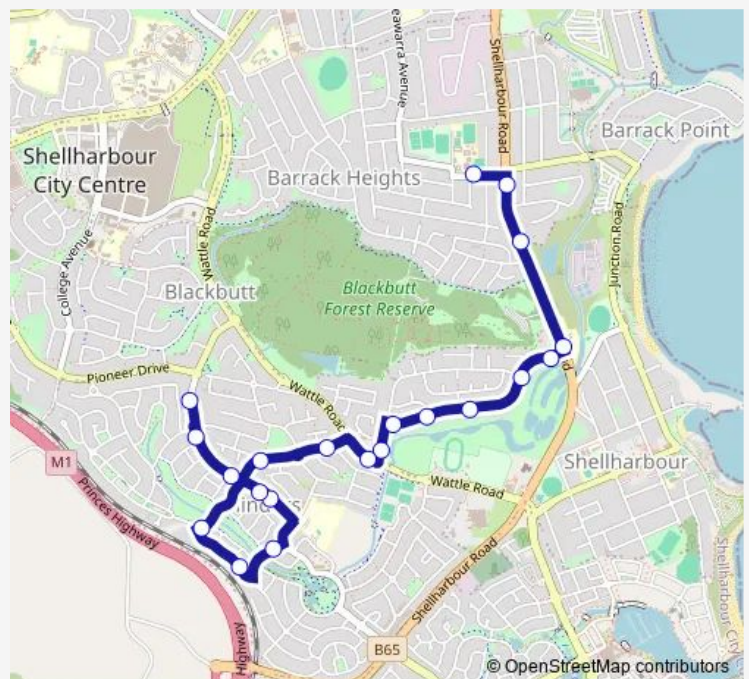

School Bus S255 Warilla HS to Brunderee Rd af Fischer Rd

[Go to website](#)

Direction

Brunderee Rd Before Tyrrell St — Warilla High School, Keross Av

20 stops

[Open route schedule](#)

- Brunderee Rd Before Tyrrell St
- Brunderee Rd After Tyrrel St
- Brunderee Rd Before Baragoot Rd
- Baragoot Rd At Whittaker St
- Whittaker St Before Seymour Dr
- Seymour Dr Before Willinga Rd
- Brunderee Rd After Willinga Rd
- Brunderee Rd Before Baragoot Rd
- Baragoot Rd At Colville St
- Baragoot Rd Opp Tabourie Cl
- Kingdom Hall, Wattle Rd
- Kingdom Hall, Parklands Dr
- Ocean Beach Dr After Parklands Dr
- Ocean Beach Dr At Evergreen Dr
- Ocean Beach Dr After Melia St
- Ocean Beach Dr At Sherwood Pl
- Shellharbour Rd Opp Amity College
- Shellharbour Rd After Woodlands Dr
- Keross Av After Shellharbour Rd
- Warilla High School, Keross Av

Route schedule

Brunderee Rd Before Tyrrell St — Warilla High School, Keross Av

Monday	07:50
Tuesday	07:50
Wednesday	07:50
Thursday	07:50
Friday	07:50
Saturday	—
Sunday	—

Route info

Direction: Brunderee Rd Before Tyrrell St

Stops: 20

Trip Duration: 0 hour 16 min

S255 — Warilla HS to Brunderee Rd af Fischer Rd