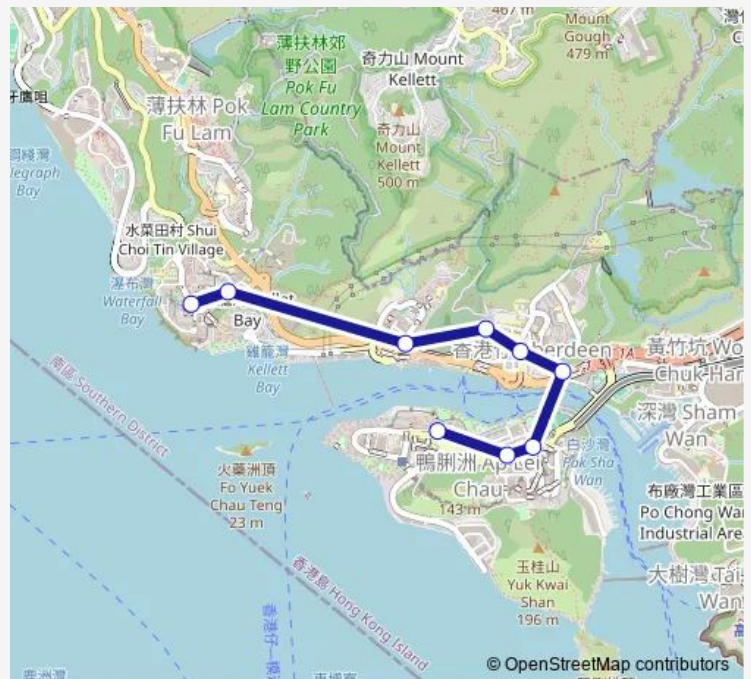

[Ctb] WAH FU (South) — [Ctb] AP LEI Chau Estate[[Kmb+Ctb] AP LEI Chau Estate BUS Terminus/
Ap LEI Chau Estate

Monday	07:10-07:30
Tuesday	07:10-07:30
Wednesday	07:10-07:30
Thursday	07:10-07:30
Friday	07:10-07:30
Saturday	—
Sunday	—

Route info

Direction: [Ctb] WAH FU (South)

Stops: 9

Trip Duration: 0 hour 15 min

Direction

[Ctb] AP LEI Chau Estate[[Kmb+Ctb] AP LEI Chau Estate
BUS Terminus/
Ap LEI Chau Estate — [Ctb] WAH FU
(South)

9 stops

Monday 07:10-07:20

Tuesday 07:10-07:20

Wednesday 07:10-07:20

Thursday 07:10-07:20

Friday 07:10-07:20

Saturday —

Sunday —

Route info