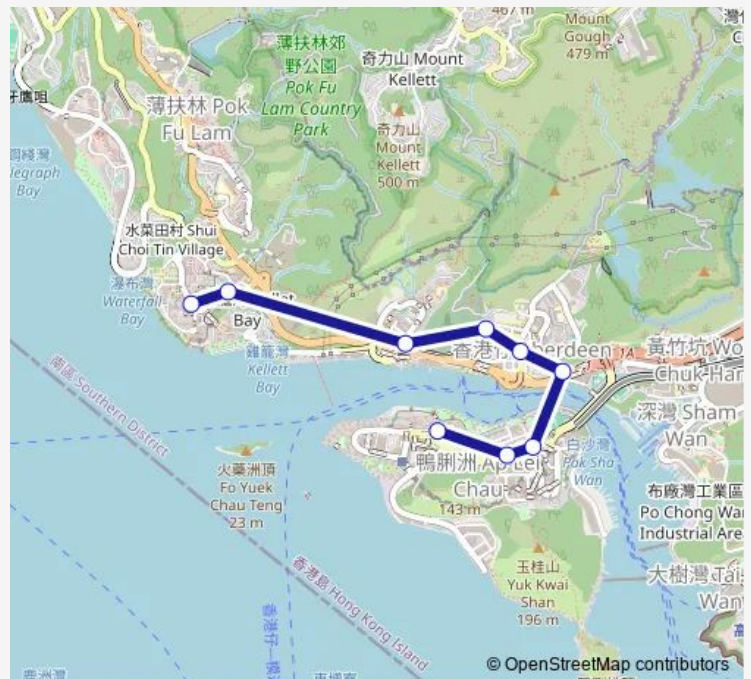

[Ctb] WAH FU (South) — [Ctb] AP LEI Chau Estate[[Kmb+Ctb] AP LEI Chau Estate BUS Terminus/
Ap LEI Chau Estate

Monday	07:10-07:30
Tuesday	07:10-07:30
Wednesday	07:10-07:30
Thursday	07:10-07:30
Friday	07:10-07:30
Saturday	—
Sunday	—

Route info

Direction: [Ctb] WAH FU (South)

Stops: 9

Trip Duration: 0 hour 14 min

Direction

[Ctb] AP LEI Chau Estate[[Kmb+Ctb] AP LEI Chau Estate
BUS Terminus/
Ap LEI Chau Estate — [Ctb] WAH FU
(South)

9 stops

Monday 07:10-07:20

Tuesday 07:10-07:20

Wednesday 07:10-07:20

Thursday 07:10-07:20

Friday 07:10-07:20

Saturday —

Sunday —

Route info