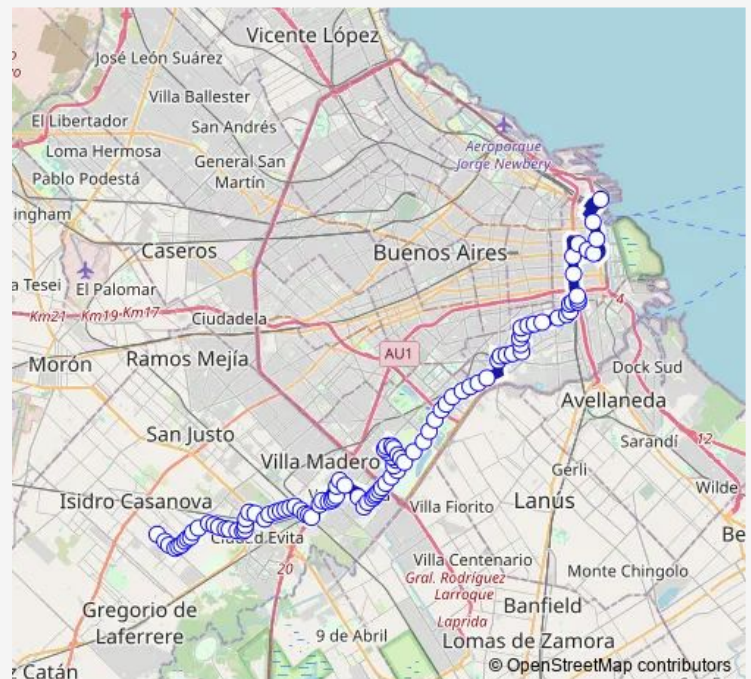

2583 Caseros Av.

2787 Caseros Av.

2823 Rondeau

Route schedule

2244 PY Comodoro Av. — Avenida Cristianía 4900-4998

Monday 00:39-23:44

Tuesday 00:39-23:44

Wednesday 00:39-23:44

Thursday 00:39-23:44

Friday 00:39-23:44

Saturday 00:39-23:50

Sunday 00:39-23:15

Route info

Direction: 2244 PY Comodoro Av.

Stops: 120

Trip Duration: 2 hour 8 min