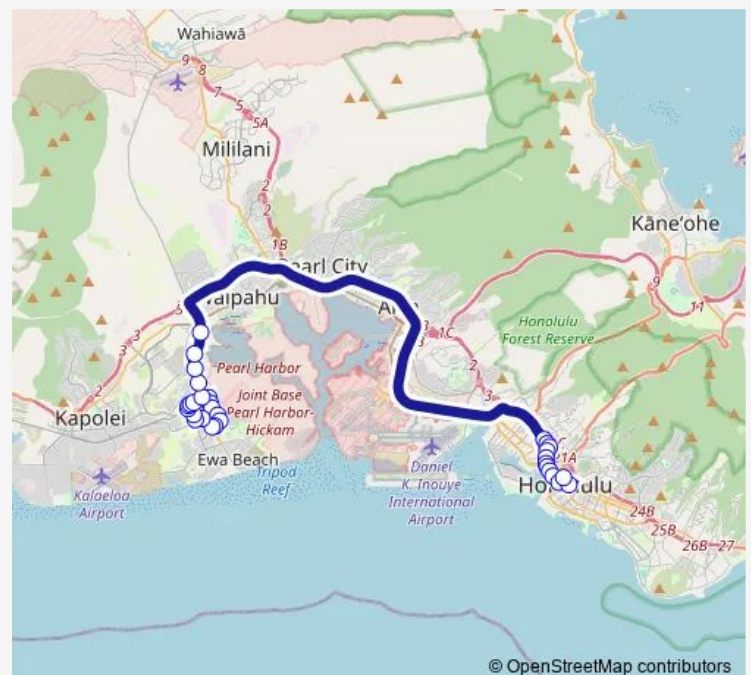

Kapolei Pkwy + Kahiuka St

Geiger RD + Launahale St

### Route schedule

Alapai Transit Center (Stops 1-4) — Fort Weaver RD + Kolowaka Dr

Monday 16:20-17:20

Tuesday 16:20-17:20

Wednesday 16:20-17:20

Thursday 16:20-17:20

Friday 16:20-17:20

Saturday —

### Route info

Direction: Alapai Transit Center (Stops 1-4)

Stops: 28

Trip Duration: 1 hour 13 min

© OpenStreetMap contributors

■ 91A — Ewa Gentry Express

BusMaps

Keaunui DR + Napoona St

## Route info

Direction: Kolowaka DR + Fort Weaver Rd

Stops: 32

Trip Duration: 1 hour 4 min

N King ST + N Beretania St

N King ST + River St

N King ST + Maunakea St

S King ST + Bethel St