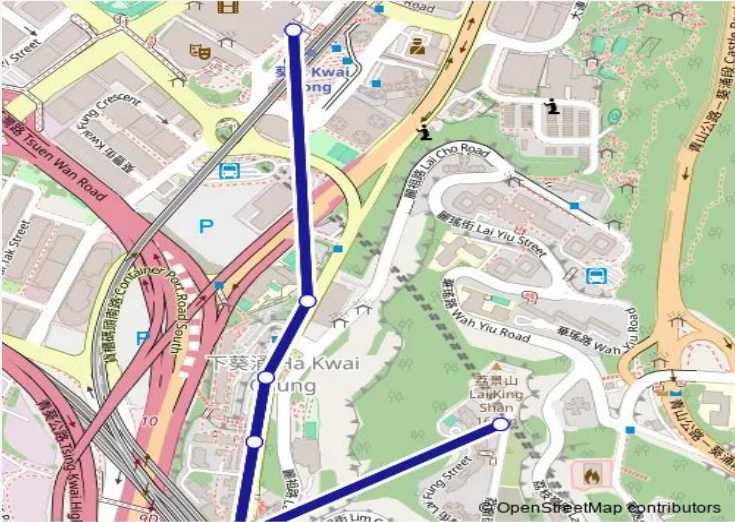

7 stops

[Open route schedule](#)

- LAI KONG STREET, NEAR PRINCESS MARGARET HOSPITAL LAI KING BUILDING|LAI KONG STREET, NEAR PRINCESS MARGARET HOSPITAL LAI KING BUILDING
- LAI KING HILL ROAD, OUTSIDE YIN LAI COURT SHOPPING CENTRE
- LAI KING HILL ROAD, OUTSIDE YAT KING HOUSE
- LAI KING HILL ROAD, OUTSIDE WO KING HOUSE
- LAI KING HILL ROAD, NEAR LINGNAM DR. CHUNG WING KWONG MEMORIAL SECONDARY SCHOOL, LAI KING ESTATE|LAI KING HILL ROAD, NEAR LINGNAM DR. CHUNG WING KWONG MEMORIAL SECONDARY SCHOOL, LAI KING ESTATE
- KWAI SHING CIRCUIT OUTSIDE SOUTH KWAI SHING JOCKEY CLUB POLYCLINIC
- KWAI SHING CIRCUIT, NEAR HONG KONG INSTITUTE OF VOCATIONAL EDUCATION (KWAI CHUNG)|KWAI SHING CIRCUIT PUBLIC LIGHT BUS TERMINUS

Route schedule

LAI KONG STREET, NEAR PRINCESS MARGARET HOSPITAL LAI KING BUILDING|LAI KONG STREET, NEAR PRINCESS MARGARET HOSPITAL LAI KING BUILDING — KWAI SHING CIRCUIT, NEAR HONG KONG INSTITUTE OF VOCATIONAL EDUCATION (KWAI CHUNG)|KWAI SHING CIRCUIT PUBLIC LIGHT BUS TERMINUS

Monday	06:45-14:35
Tuesday	06:45-14:35
Wednesday	06:45-14:35
Thursday	06:45-14:35
Friday	06:45-14:35
Saturday	—
Sunday	—

Route info

Direction: LAI KONG STREET, NEAR PRINCESS MARGARET HOSPITAL LAI KING BUILDING|LAI KONG STREET, NEAR PRINCESS MARGARET HOSPITAL LAI KING BUILDING

Stops: 7

Trip Duration: 0 hour 17 min

Direction

KWAI SHING CIRCUIT, NEAR HONG KONG INSTITUTE OF VOCATIONAL EDUCATION (KWAI CHUNG)|KWAI SHING CIRCUIT PUBLIC LIGHT BUS TERMINUS — LAI KONG STREET, NEAR PRINCESS MARGARET HOSPITAL LAI KING BUILDING|LAI KONG STREET, NEAR PRINCESS MARGARET HOSPITAL LAI KING BUILDING