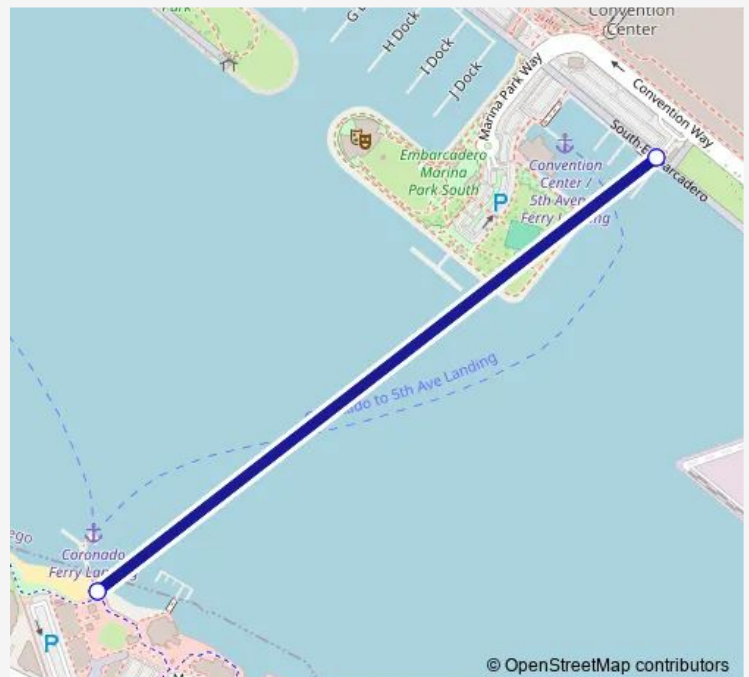

Ferry Coronado Ferry

[Go to website](#)

Direction

Coronado Ferry Landing — 5th Av Pier

2 stops

[Open route schedule](#)

Coronado Ferry Landing

5th Av Pier

Route schedule

Coronado Ferry Landing — 5th Av Pier

Monday	09:10-21:40
Tuesday	09:10-21:40
Wednesday	09:10-21:40
Thursday	09:10-21:40
Friday	09:10-22:40
Saturday	09:10-22:40
Sunday	09:10-21:40

Route info

Direction: Coronado Ferry Landing

Stops: 2

Trip Duration: 0 hour 5 min

Coronado Ferry

BusMaps

Direction

5th Av Pier — Coronado Ferry Landing

2 stops

Thursday 09:25-21:55

Friday 09:25-22:55

Saturday 09:25-22:55

Sunday 09:25-21:55

Route info

Direction: 5th Av Pier

Stops: 2

Trip Duration: 0 hour 5 min