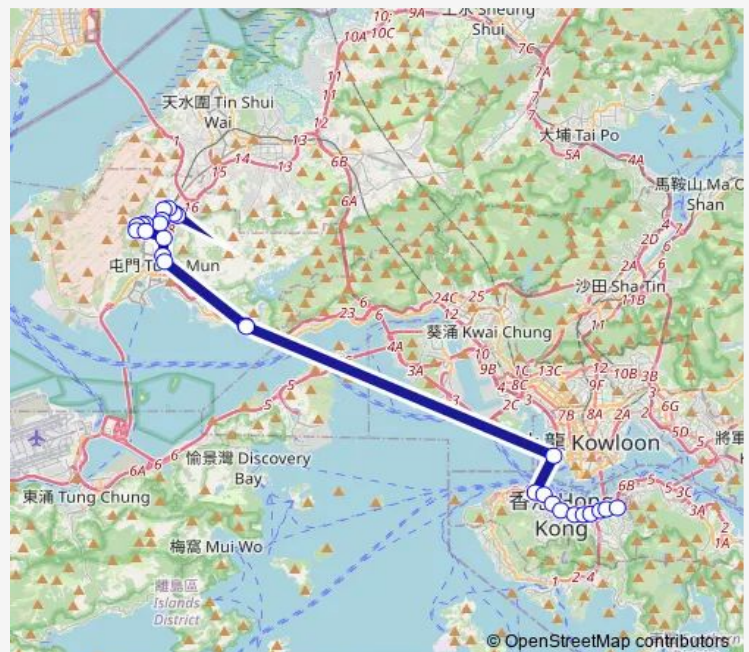

[Ctb] YAN TIN Estate, Tsing LUN Road[[Kmb] SIU Hong Road[[Lrtfeeder] SIU Hong Court[[Lwb] SIU Hong Road

[Ctb] SIU YIN House SIU Hong Court, Tsing LUN Road[[Kmb] SIU YIN House SIU Hong Court[[Lrtfeeder] LR KEI LUN Stop[[Lwb] SIU YIN House SIU Hong Court

[Ctb] Tuen MUN Hospital, Tsing LUN Road[[Kmb] Tuen MUN Hospital[[Lrtfeeder] Tuen MUN Hospital[[Lwb] Tuen MUN Hospital

[Ctb] Blossom Garden, Tsun WEN Road[[Kmb] Blossom Garden[[Lwb] Blossom Garden

[Ctb] Goodrich Garden, Ming KUM Road[[Kmb] PO TIN BBI - Goodrich Garden[[Lwb] PO TIN BBI - Goodrich Garden

[Kmb] TIN LOK House TIN King Estate[[Lwb] TIN LOK House TIN King Estate

[Ctb] TIN YUE House TIN King Estate, TIN King Road[[Kmb] TIN YUE House TIN King Estate[[Lrtfeeder] LR SAN WAI Stop[[Lwb] TIN YUE House TIN King Estate

[Ctb] LOK Sang House KIN Sang Estate, Tsing TIN Road[[Kmb] LOK Sang House KIN Sang Estate[[Lrtfeeder]

Route schedule

[Kmb] FU TAI Estate BUS Terminus[[Lrtfeeder] FU Tai[[Lwb] FU TAI Estate BUS Terminus — [Ctb] Victoria Park, Causeway Road[[Kmb+Ctb] Victoria Park/
Victoria Park, Causeway Road[[Kmb] Victoria Park

Monday	07:00-07:15
Tuesday	07:00-07:15
Wednesday	07:00-07:15
Thursday	07:00-07:15
Friday	07:00-07:15
Saturday	—
Sunday	—

Route info

Direction: [Kmb] FU TAI Estate BUS Terminus[[Lrtfeeder] FU Tai[[Lwb] FU TAI Estate BUS Terminus

Stops: 28

Trip Duration: 1 hour 33 min