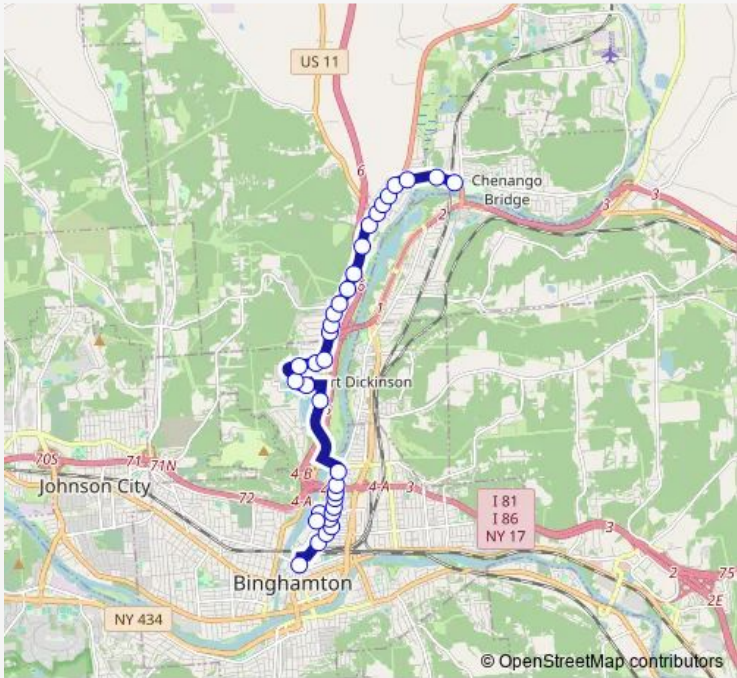

Bus 40/8 Combo

[Go to website](#)

Direction
 BC Junction 40 Chenango St — Chenango Park & Ride
 34 stops
[Open route schedule](#)

- BC Junction 40 Chenango St
- Chenango/Eldredge
- Chenango/Robinson
- Chenango/Lyon
- Chenango/State
- Binghamton Plaza/Kmart
- Binghamton Plaza/New York Pizzeria
- Chenango/Frederick St
- Chenango/State
- Chenango/Morgan
- Chenango/Moffatt
- Chenango/Sturges
- Chenango/Green
- Front/Manor
- S College Dr/Lot 1
- S College Dr/Lot 3
- N. College/Pavilion
- N. College/Paul F. Titchener Hall
- Front /Boland
- Front/N Morningside
- Front/Riverview

Route schedule
 BC Junction 40 Chenango St — Chenango Park & Ride

Monday	—
Tuesday	—
Wednesday	—
Thursday	—
Friday	—
Saturday	07:00-09:00
Sunday	10:00-17:00

Route info
 Direction: BC Junction 40 Chenango St
 Stops: 34
 Trip Duration: 0 hour 25 min

Front/Bishop

Front/ Gabor

Chenango Bridge / Mathews

Chenango Bridge/Oak

Chenango Park & Ride

40/8 Combo Bus time schedules and route maps are available in an offline PDF at busmaps.com. Use the busmaps.com website to see live bus times, train schedule or subway schedule, and step-by-step directions for all public transit in

The schedule is provided in the local timezone. Times with "(+1)" indicate departures on the next day.

PDF file created on 2025-01-16

2024 BusMaps.com - All Rights Reserved