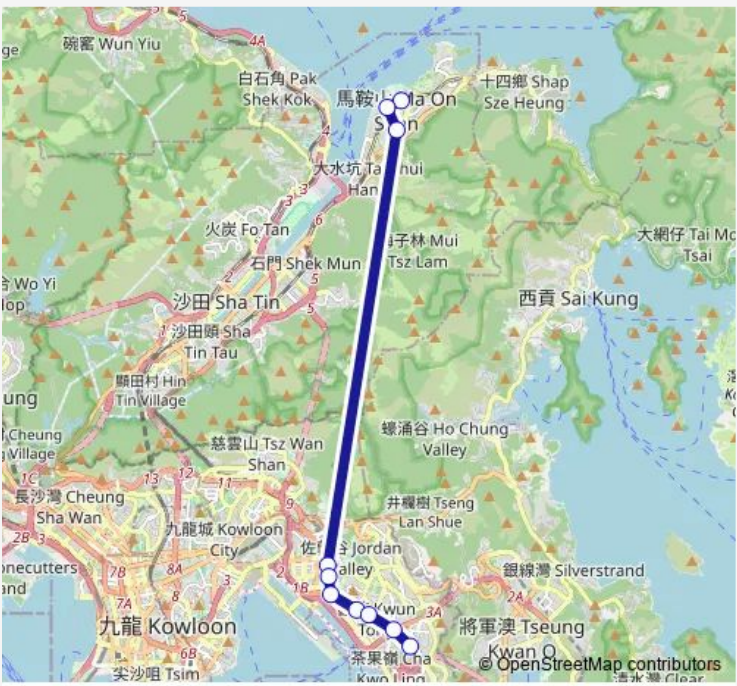

Bus 89P MA ON Shan Town Centre - LAM TIN Station

[Go to website](#)

Direction
 [Kmb] MA ON Shan Town Centre[Lwb] MA ON Shan Town Centre — [Ctb] LAM TIN Station, LEI YUE MUN Road[[Kmb] LAM TIN Station

10 stops

Route schedule

[Kmb] MA ON Shan Town Centre[Lwb] MA ON Shan Town Centre — [Ctb] LAM TIN Station, LEI YUE MUN Road[[Kmb] LAM TIN Station

Monday	07:10-08:25
Tuesday	07:10-08:25
Wednesday	07:10-08:25
Thursday	07:10-08:25
Friday	07:10-08:25
Saturday	07:37
Sunday	—

Route info

Direction: [Kmb] MA ON Shan Town Centre[[Lwb] MA ON Shan Town Centre

Stops: 10

Trip Duration: 0 hour 45 min

Direction

[Ctb] YIU HIM House YIU ON Estate, Hang Hong Street[[Kmb+Ctb] YIU HIM House YIU ON Estate/
Yiu HIM House YIU ON Estate, Hang Hong Street[[Kmb] YIU HIM House YIU ON Estate — [Ctb] LAM TIN Station, LEI YUE MUN Road[[Kmb] LAM TIN Station