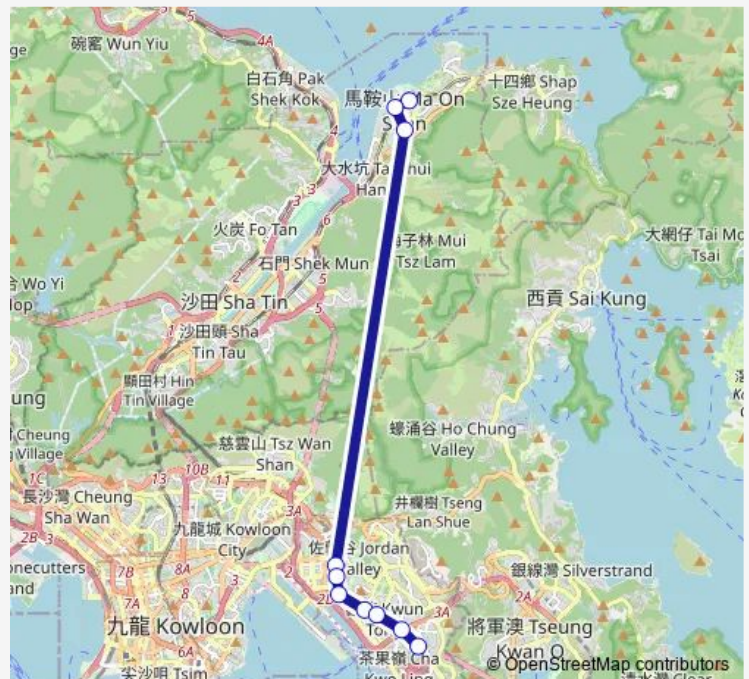

[Ctb] LAM TIN Station, LEI YUE MUN Road[[Kmb] LAM TIN Station

Route schedule

[Kmb] MA ON Shan Town Centre[Lwb] MA ON Shan Town Centre — [Ctb] LAM TIN Station, LEI YUE MUN Road[[Kmb] LAM TIN Station

Monday	07:10-08:25
Tuesday	07:10-08:25
Wednesday	07:10-08:25
Thursday	07:10-08:25
Friday	07:10-08:25
Saturday	07:37
Sunday	—

Route info

Direction: [Kmb] MA ON Shan Town Centre[[Lwb] MA ON Shan Town Centre

Stops: 10

Trip Duration: 0 hour 28 min

Direction

[Ctb] YIU HIM House YIU ON Estate, Hang Hong Street[[Kmb+Ctb] YIU HIM House YIU ON Estate/
Yiu HIM House YIU ON Estate, Hang Hong Street[[Kmb] YIU HIM House YIU ON Estate — [Ctb] LAM TIN Station, LEI YUE MUN Road[[Kmb] LAM TIN Station