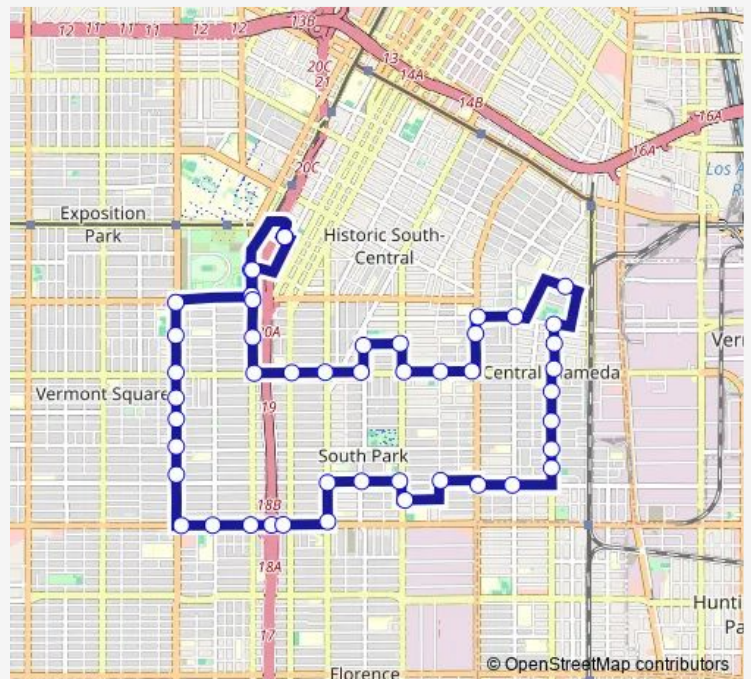

Bus Southeast Counterclockwise Dash Southeast Counterclockwise

[Go to website](#)

Direction

37th St. & Grand (Westbound) — 37th St. & Grand (Westbound)

47 stops

[Open route schedule](#)

37th St. & Grand (Westbound)

54th & San Pedro St. (Ccw)

54th & Avalon Blvd. (Ccw)

56th St & Avalon Blvd (Ccw)

Route schedule

37th St. & Grand (Westbound) — 37th St. & Grand (Westbound)

Monday 05:50-19:20

Tuesday 05:50-19:20

Wednesday 05:50-19:20

Thursday 05:50-19:20

Friday 05:50-19:20

Saturday 08:50-18:20

Sunday 08:50-18:20

Route info

Direction: 37th St. & Grand (Westbound)

Stops: 47

Trip Duration: 1 hour 20 min

■ Southeast Counterclockwise — Dash Southeast Counterclockwise

54th & Mckinley Ave. (Ccw)

55th & Central Ave. (Ccw)

55th & Hooper Ave. (Ccw)

Compton & 53rd St. (Ccw)

Compton & 51st St. (Ccw)

Compton & 48th Pl. (Ccw)