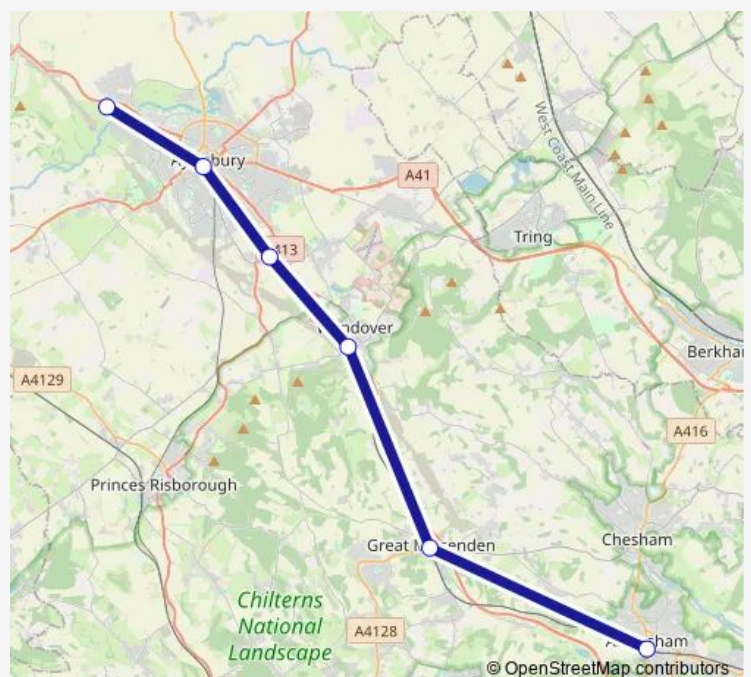

### Direction

Amersham — Aylesbury Vale Parkway

6 stops

[Open route schedule](#)

Amersham

Great Missenden

Wendover

Stoke Mandeville

### Route schedule

Amersham — Aylesbury Vale Parkway

Monday	05:40-01:10 <sup>+1</sup>
Tuesday	00:05-01:10
Wednesday	—
Thursday	—
Friday	05:40-01:10 <sup>+1</sup>
Saturday	00:05-01:10 <sup>+1</sup>
Sunday	00:05-23:45

### Route info

Direction: Amersham

Stops: 6

Trip Duration: 1 hour 0 min

**Direction**

Aylesbury Vale Parkway — Amersham

6 stops

[Open route schedule](#)

Aylesbury Vale Parkway

Aylesbury

Stoke Mandeville

Wendover

Great Missenden

Amersham