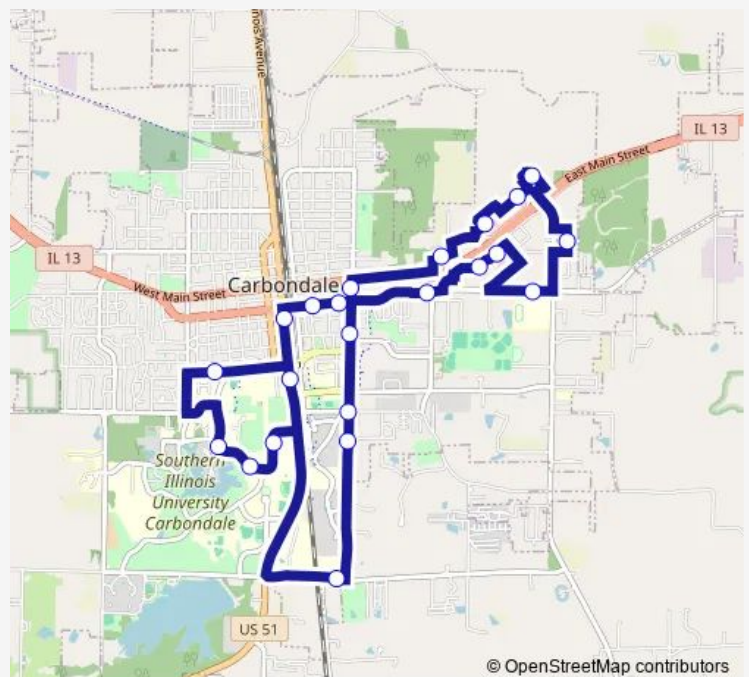

Bus Break Route East

[Go to website](#)

Direction

Student Center (East Side) — Engineering Crosswalk (South Side)

22 stops

[Open route schedule](#)

Student Center (East Side)

Saluki Plaza

Walmart

Dollar Tree

Party City

Big Lots

North of Walgreens East

Saluki Apartments

Wall @ Park

Wall @ East Campus Drive

Wall @ Pleasant Hill Road

Carbondale Towers

Thompson Point @ Lincoln (South Side)

Route schedule

Student Center (East Side) — Engineering Crosswalk (South Side)

Monday 10:55-18:55

Tuesday 10:55-18:55

Wednesday 10:55-18:55

Thursday 10:55-18:55

Friday 10:55-18:55

Saturday 12:55-18:55

Sunday 12:55-17:55

Route info

Direction: Student Center (East Side)

Stops: 22

Trip Duration: 0 hour 54 min