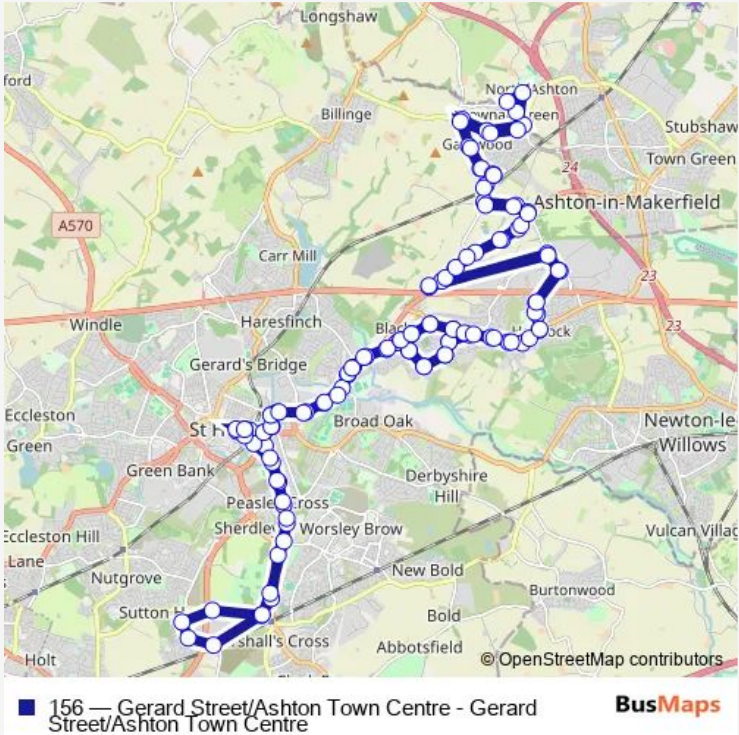

Bus 156 Gerard Street/Ashton Town Centre - Gerard Street/Ashton Town Centre

[Go to website](#)

Direction
 Garswood Station — Garswood Station
 120 stops
[Open route schedule](#)

- Garswood Station
- Langholm Road
- Smock Lane
- Garswood Road
- Smock Lane
- Rectory Road
- Rectory Road
- Booths Brow Road
- Brocstedes Road
- Fernlea Grove
- Smock Lane
- Billinge Road
- Smock Lane
- Langholm Road
- Garswood Station
- Garswood Road
- Tithebarn Road
- Gibbons Road
- Liverpool Road
- The Fairways
- No. 204

Route schedule
 Garswood Station — Garswood Station

Monday	06:27-18:27
Tuesday	06:27-18:27
Wednesday	06:27-18:27
Thursday	06:27-18:27
Friday	06:27-18:27
Saturday	06:27-18:27
Sunday	—

Route info
 Direction: Garswood Station
 Stops: 120
 Trip Duration: 1 hour 59 min

Garswood Road

No. 300

Slag Lane

Calday Grove

Andover Road

Hall Wood Avenue

Bluebell Avenue

Birch Road