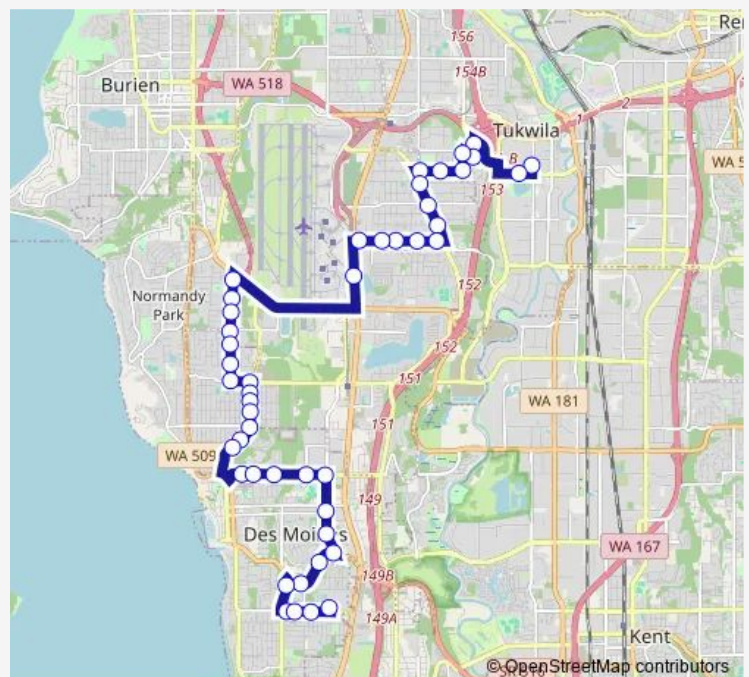

8th Ave S & S 186th St

8th Ave S & S 188th St

8th Ave S & S 192nd St

Route schedule

Andover Park W & Baker Blvd - Bay 1 — Highline College Rdwy & S 240th St

Monday 05:55-22:50

Tuesday 05:55-22:50

Wednesday —

Thursday 05:55-22:50

Friday 05:55-22:50

Saturday 05:26-22:25

Sunday 06:13-22:14

Route info

Direction: Andover Park W & Baker Blvd - Bay 1

Stops: 46

Trip Duration: 0 hour 43 min

156

8th Ave S & S 194th St

8th Ave S & S 198th St

8th Ave S & S 200th St

S 200th St & Des Moines Memorial Dr S

Des Moines Memorial Dr S & S 202nd St

Des Moines Memorial Dr S & S 204th St

Des Moines Memorial Dr S & S 206th St

Des Moines Memorial Dr S & S 208th St

Des Moines Memorial Dr S & S 210th St

Des Moines Memorial Dr S & S 212th St

S 216th St & Wesley Terrace Entrance

S 216th St & 11th Ave S

S 216th St & 14th Ave S

S 216th St & 20th Ave S