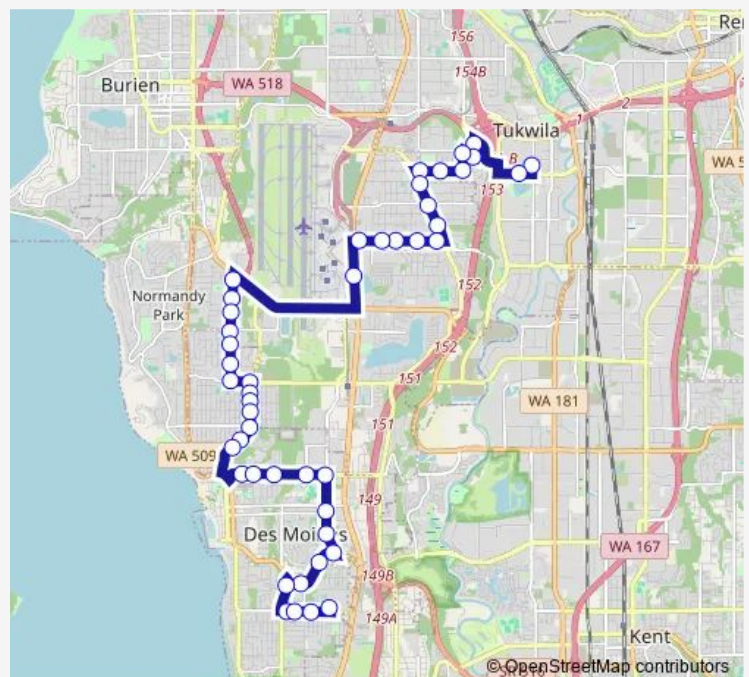

8th Ave S & S 186th St

8th Ave S & S 188th St

8th Ave S & S 192nd St

Route schedule

Andover Park W & Baker Blvd - Bay 1 — Highline College Rdwy & S 240th St

Monday 05:55-22:50

Tuesday 05:55-22:50

Wednesday —

Thursday 05:55-22:50

Friday 05:55-22:50

Saturday 05:26-22:25

Sunday 06:13-22:14

Route info

Direction: Andover Park W & Baker Blvd - Bay 1

Stops: 46

Trip Duration: 0 hour 42 min

156

BusMaps

8th Ave S & S 194th St

8th Ave S & S 198th St

8th Ave S & S 200th St

S 200th St & Des Moines Memorial Dr S

Des Moines Memorial Dr S & S 202nd St

Des Moines Memorial Dr S & S 204th St

Stops: 47

Trip Duration: 0 hour 37 min

8th Ave S & S 192nd St

8th Ave S & S 189th St

8th Ave S & S 186th St

8th Ave S & Des Moines Memorial Dr S

International Blvd & S 188th St

International Blvd & S 180th St