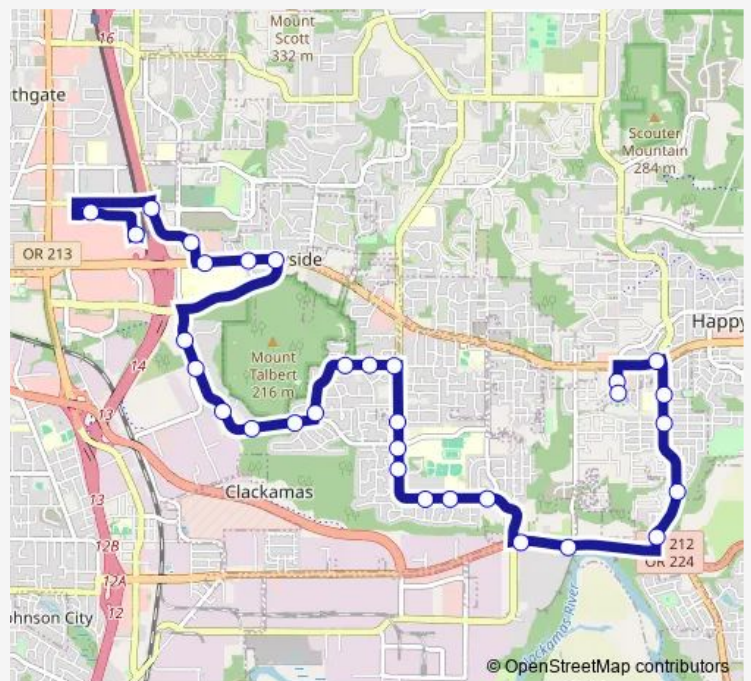

SE 122nd & Mountain Sun Dr

SE Hubbard & 125th

SE Hubbard & 128th

### Route schedule

Clackamas Town Center Transit Center — SE Oregon Trail Dr & Hines

Monday	05:31-18:54
Tuesday	05:31-18:54
Wednesday	05:31-18:54
Thursday	05:31-18:54
Friday	05:31-18:54
Saturday	—
Sunday	—

### Route info

Direction: Clackamas Town Center Transit Center

Stops: 31

Trip Duration: 0 hour 28 min

156 — Mather Rd

13300 Block SE Hubbard

Hwy 212/224 & SE 135th

Hwy 212/224 & SE 142nd

## Route info

Direction: SE Oregon Trail Dr &amp; Hines

Stops: 29

Trip Duration: 0 hour 27 min

10100 Block SE Stevens Rd

SE Bob Schumacher & Monterey

Clackamas Town Center Mall

Clackamas Town Center TC