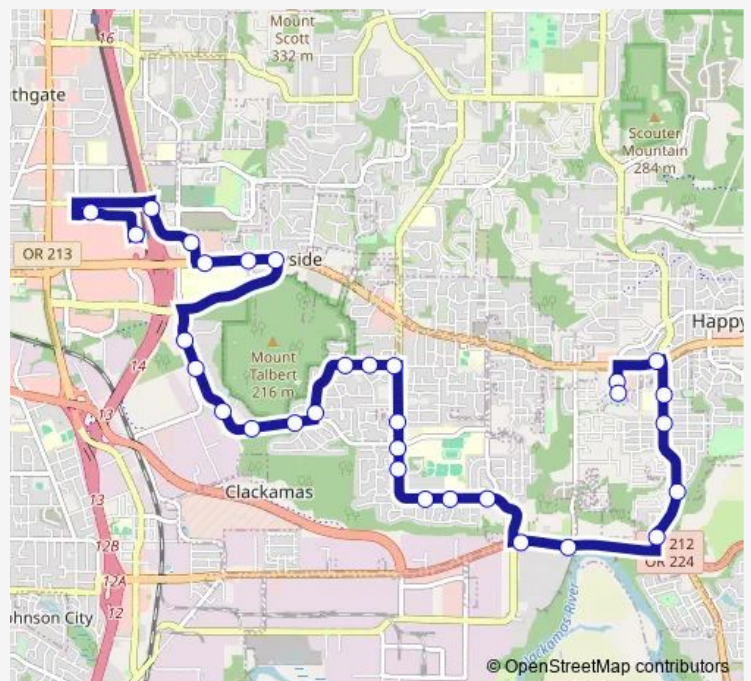

SE Hubbard & 125th

SE Hubbard & 128th

Route schedule

Clackamas Town Center Transit Center — SE Oregon Trail Dr & Hines

Monday	05:31-18:54
Tuesday	05:31-18:54
Wednesday	05:31-18:54
Thursday	05:31-18:54
Friday	05:31-18:54
Saturday	—
Sunday	—

Route info

Direction: Clackamas Town Center Transit Center

Stops: 31

Trip Duration: 0 hour 30 min

156 — Mather Rd

13300 Block SE Hubbard

Hwy 212/224 & SE 135th

Hwy 212/224 & SE 142nd

SE Oregon Trail Dr &amp; Hines — Clackamas Town Center Transit Center

29 stops

[Open route schedule](#)

SE Oregon Trail Dr &amp; Hines

SE Oregon Trail Dr &amp; 152nd

SE 152nd &amp; Territory Dr

SE 152nd &amp; Sedona Drive

## Route info

Direction: SE Oregon Trail Dr &amp; Hines

Stops: 29

Trip Duration: 0 hour 27 min

10100 Block SE Stevens Rd

SE Bob Schumacher & Monterey

Clackamas Town Center Mall

Clackamas Town Center Tc