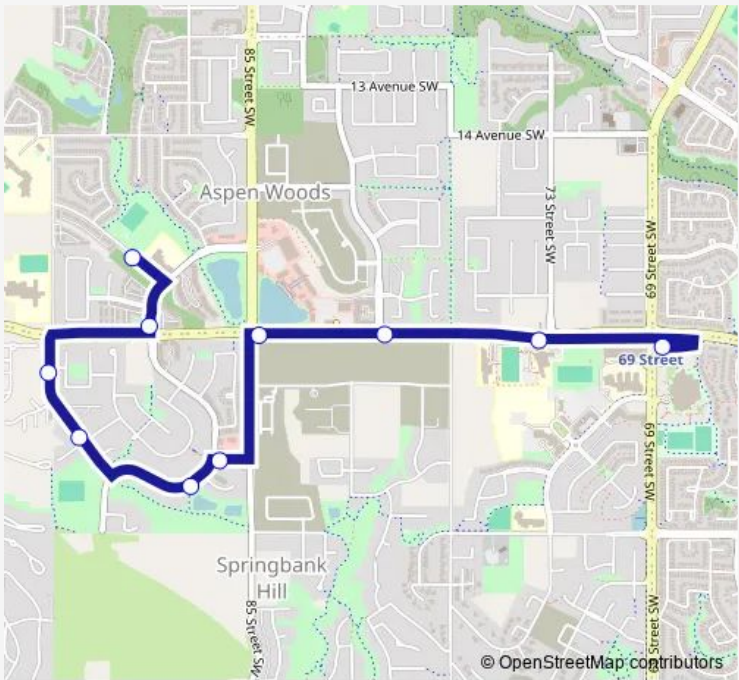

# Bus 156 Aspen Woods

[Go to website](#)

**Direction**  
 EB Aspen Hills DR N. of Aspen Stone BV Sw — 69 Street West LRT Station  
 10 stops  
[Open route schedule](#)

- EB Aspen Hills DR N. of Aspen Stone BV Sw
- SB Aspen Stone BV @ 17 AV Sw
- SB Cortina DR @ Tremblant WY Sw
- SB Cortina DR @ Cortina WY Sw
- EB St Moritz DR @ Val Gardena PL Sw
- EB Val Gardena BV @ St Moritz DR Sw
- EB 17 AV SW @ 85 ST Sw
- EB 17 AV SW @ Aspen Summit Dr
- EB 17 AV SW @ 73 ST Sw
- 69 Street West LRT Station

Route schedule

EB Aspen Hills DR N. of Aspen Stone BV Sw — 69 Street West LRT Station

Monday	05:16-23:25
Tuesday	05:16-23:25
Wednesday	05:16-23:25
Thursday	05:16-23:25
Friday	05:16-23:25
Saturday	06:18-22:15
Sunday	07:49-22:07

**Route info**

Direction: EB Aspen Hills DR N. of Aspen Stone BV Sw

Stops: 10

Trip Duration: 0 hour 14 min

### Direction

69 Street West LRT Station — EB Aspen Hills DR N. of Aspen Stone BV Sw

16 stops

[Open route schedule](#)

69 Street West LRT Station

WB 17 AV SW @ 69 ST Sw

WB 17 AV SW @ 73 ST Sw

WB 17 AV SW @ 77 ST Sw