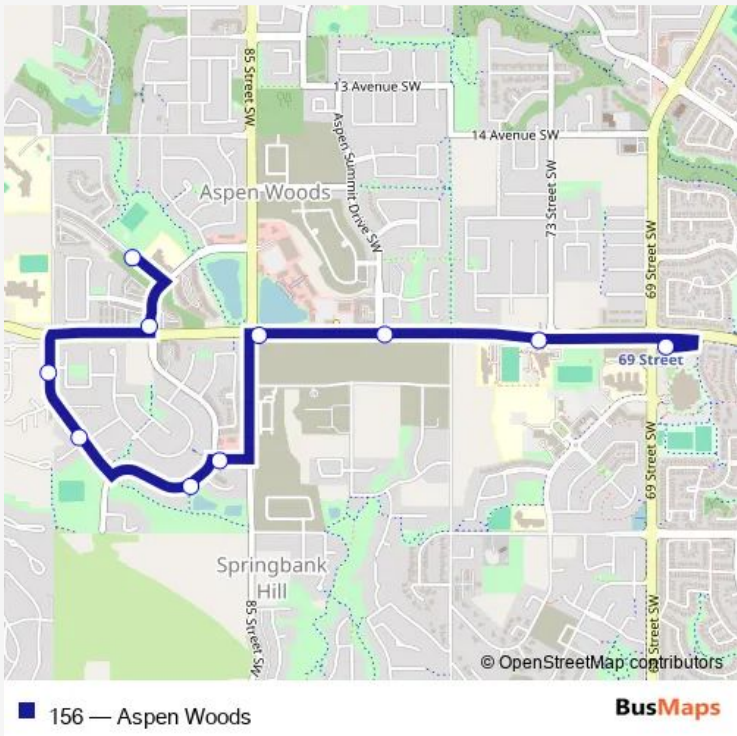

Bus 156 Aspen Woods

[Go to website](#)

Direction
 EB Aspen Hills DR N. of Aspen Stone BV Sw — 69 Street West LRT Station
 10 stops
[Open route schedule](#)

- EB Aspen Hills DR N. of Aspen Stone BV Sw
- SB Aspen Stone BV @ 17 AV SW
- SB Cortina DR @ Tremblant WY Sw
- SB Cortina DR @ Cortina WY Sw
- EB St Moritz DR @ Val Gardena PL Sw
- EB Val Gardena BV @ St Moritz DR SW
- EB 17 AV SW @ 85 ST Sw
- EB 17 AV SW @ Aspen Summit DR
- EB 17 AV SW @ 73 ST SW
- 69 Street West LRT Station

Route schedule
 EB Aspen Hills DR N. of Aspen Stone BV Sw — 69 Street West LRT Station

Monday	05:16-23:25
Tuesday	05:16-23:25
Wednesday	05:16-23:25
Thursday	05:16-23:25
Friday	05:16-23:25
Saturday	06:18-22:15
Sunday	07:49-22:07

Route info
 Direction: EB Aspen Hills DR N. of Aspen Stone BV Sw
 Stops: 10
 Trip Duration: 0 hour 14 min

Direction

69 Street West LRT Station — EB Aspen Hills DR N. of Aspen Stone BV Sw

16 stops

[Open route schedule](#)

Route schedule

69 Street West LRT Station — EB Aspen Hills DR N. of Aspen Stone BV Sw

Monday 05:04-23:13

Tuesday 05:04-23:13

Wednesday 05:04-23:13

Thursday 05:04-23:13

Friday 05:04-23:13

Saturday 06:06-22:03