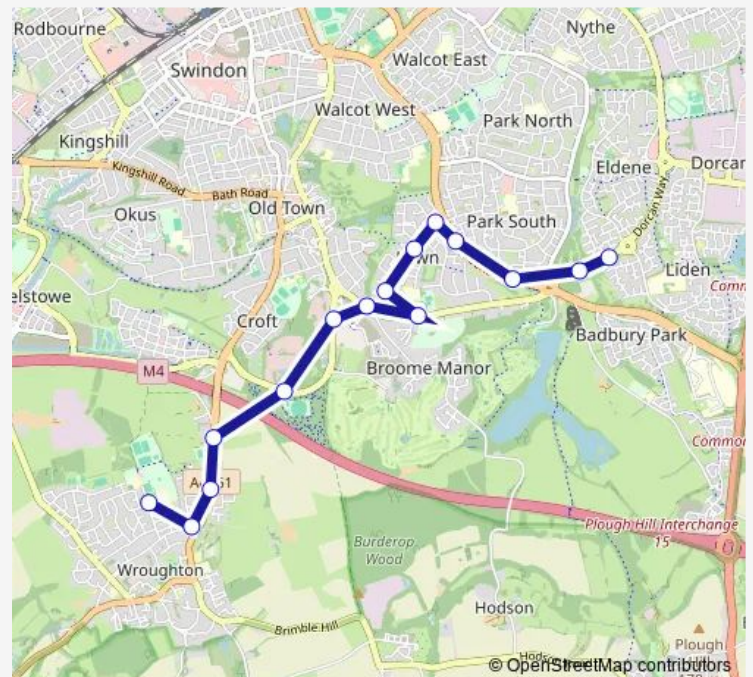

Tuesday 08:07

Wednesday 08:07

Thursday 08:07

Friday 08:07

Saturday —

Sunday —

Route info

Direction: Snodshill Roundabout

Stops: 15

Trip Duration: 0 hour 20 min

156 — Snodshill - Lawn - Wroughton

Direction

Ridgeway School — Snodshill Roundabout

16 stops

[Open route schedule](#)

Ridgeway School

Berkeley Road

Lister Road

Woodland View

Croft Campus

Aspect Park

Broome Manor Lane

Downs View Road

Brecon Close

Lawn Community Centre

Cambridge Close

Berrington Road

Ripon Way

Coate Water

Holiday Inn

Snodshill Roundabout

Route schedule