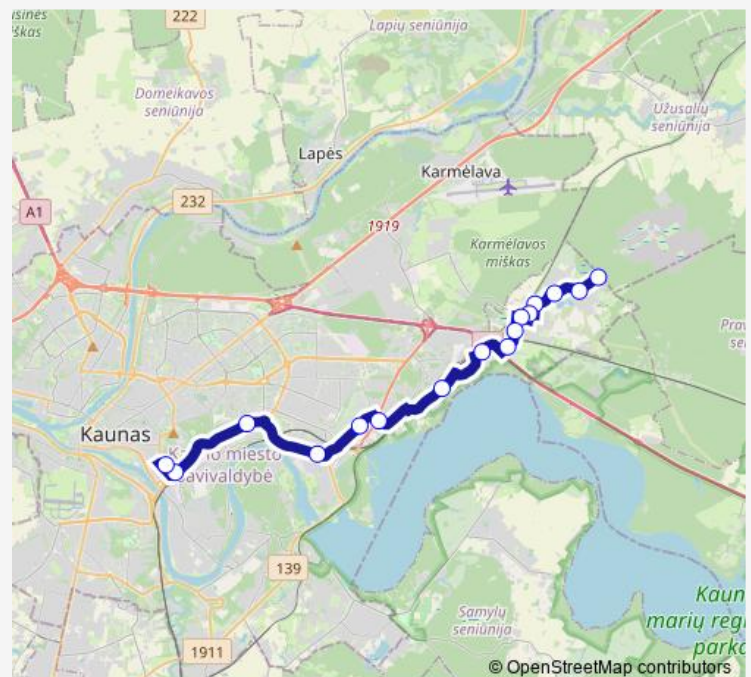

Monday 05:40-19:45

Tuesday 05:40-19:45

Wednesday 05:40-19:45

Thursday 05:40-19:45

Friday 05:40-19:45

Saturday 05:40-18:55

Sunday 05:40-18:55

Route info

Direction: Tvenkinio g.

Stops: 16

Trip Duration: 0 hour 40 min

156 — Kaunas AS - Neveronys

BusMaps

Direction

Kaunas As — Tvenkinio g.

16 stops