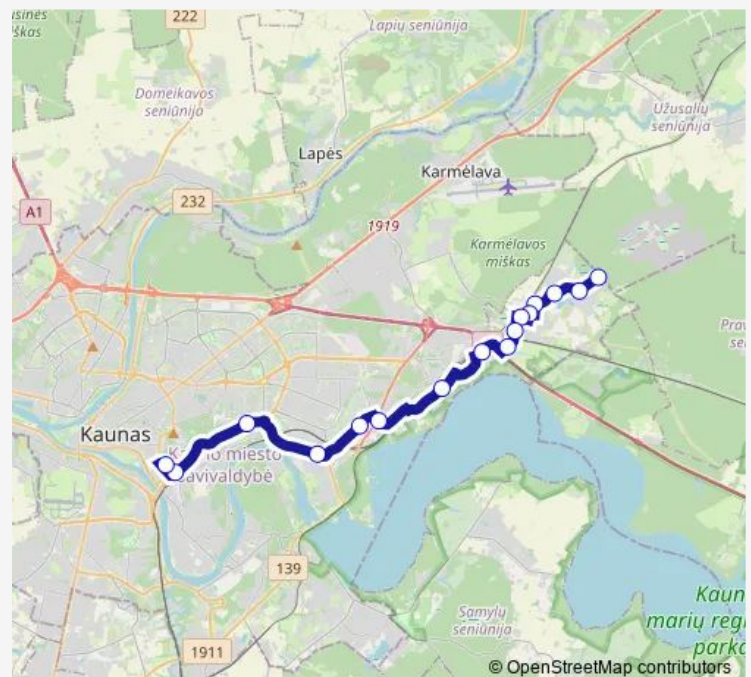

### Route schedule

Tvenkinio g. — Kaunas As

Monday 05:40-19:45

Tuesday 05:40-19:45

Wednesday 05:40-19:45

Thursday 05:40-19:45

Friday 05:40-19:45

Saturday 05:40-18:55

### Route info

Direction: Tvenkinio g.

Stops: 16

Trip Duration: 0 hour 40 min

156 — Kaunas AS - Neveronys

BusMaps