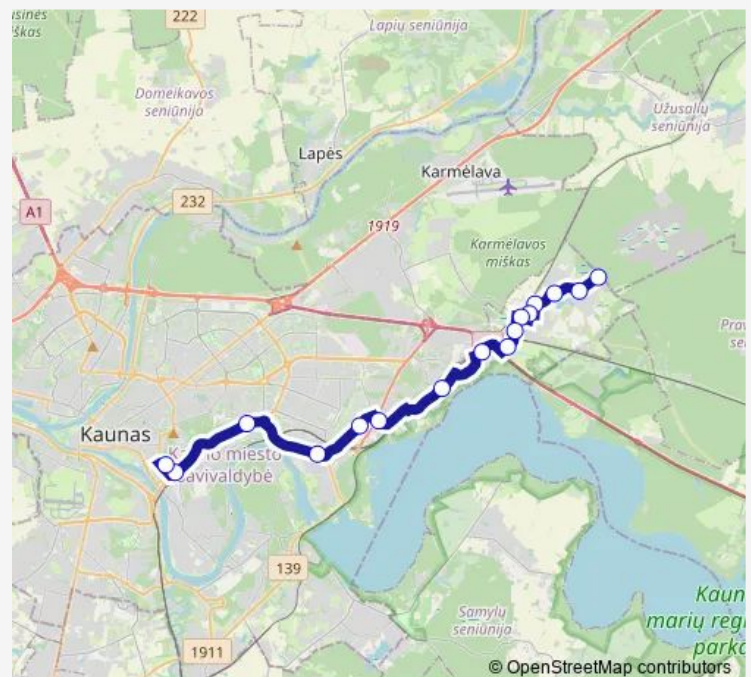

Monday 05:40-19:45

Tuesday 05:40-19:45

Wednesday 05:40-19:45

Thursday 05:40-19:45

Friday 05:40-19:45

Saturday 05:40-18:55

Sunday 05:40-18:55

Route info

Direction: Tvenkinio g.

Stops: 16

Trip Duration: 0 hour 40 min

156 — Kaunas AS - Neveronys

BusMaps

Direction

Kaunas As — Tvenkinio g.

16 stops